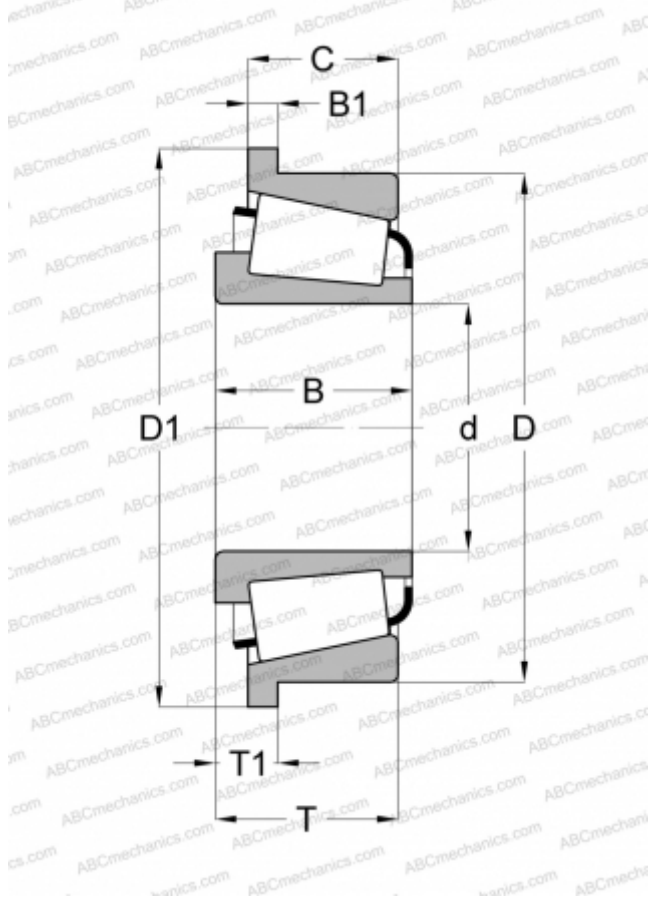

2793/2720-B TIMKEN

Tapered roller bearings

TYPE: Roller bearings, Tapered, Single row, Type TSF, flange to cup

Technical specification

DIMENSIONS, MM

d	34,925
D	76,200
D1	82,550
B	25,654
B1	6,350
T1	11,112
C	19,050

WEIGHT, KG

0,590

MANUFACTURER

[TIMKEN](#)