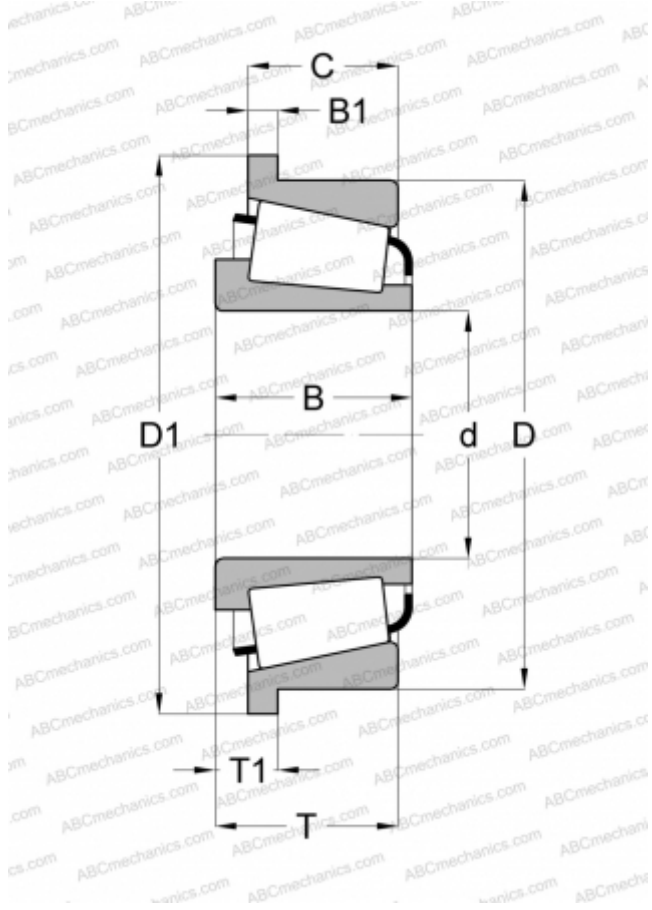

## 28138/28315-B TIMKEN

Tapered roller bearings

TYPE: Roller bearings, Tapered, Single row, Type TSF, flange to cup

### Technical specification

#### DIMENSIONS, MM

|    |        |
|----|--------|
| d  | 34,976 |
| D  | 80,000 |
| D1 | 83,858 |
| B  | 20,940 |
| B1 | 3,970  |
| T1 | 9,101  |
| C  | 15,875 |

#### WEIGHT, KG

0,500