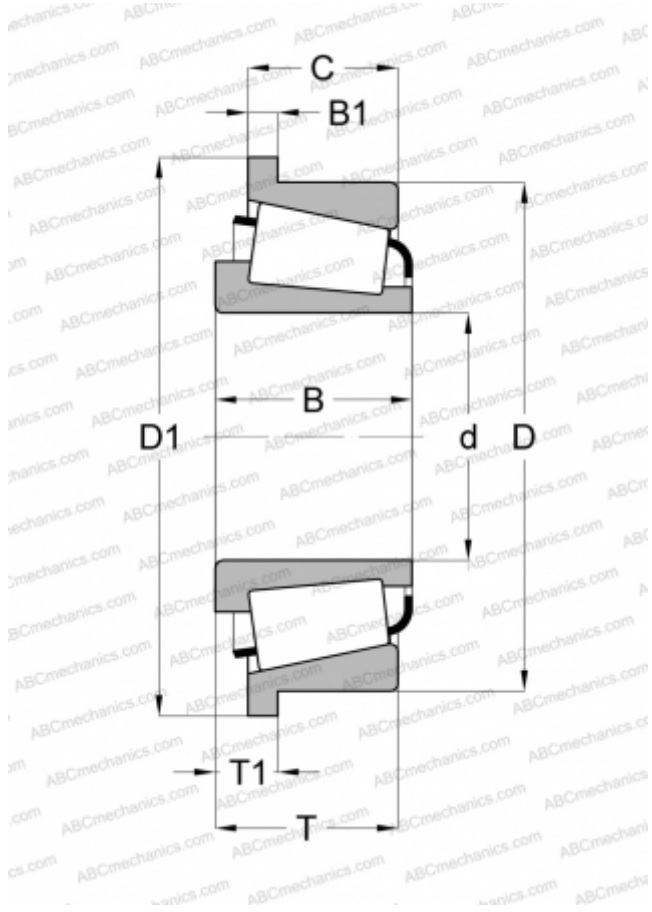

## 19138/19283-B TIMKEN

Tapered roller bearings

TYPE: Roller bearings, Tapered, Single row, Type TSF, flange to cup

### Technical specification

#### DIMENSIONS, MM

d	34,976
D	72,000
D1	75,857
B	16,520
B1	3,556
T1	6,286
C	14,288

#### WEIGHT, KG

0,330