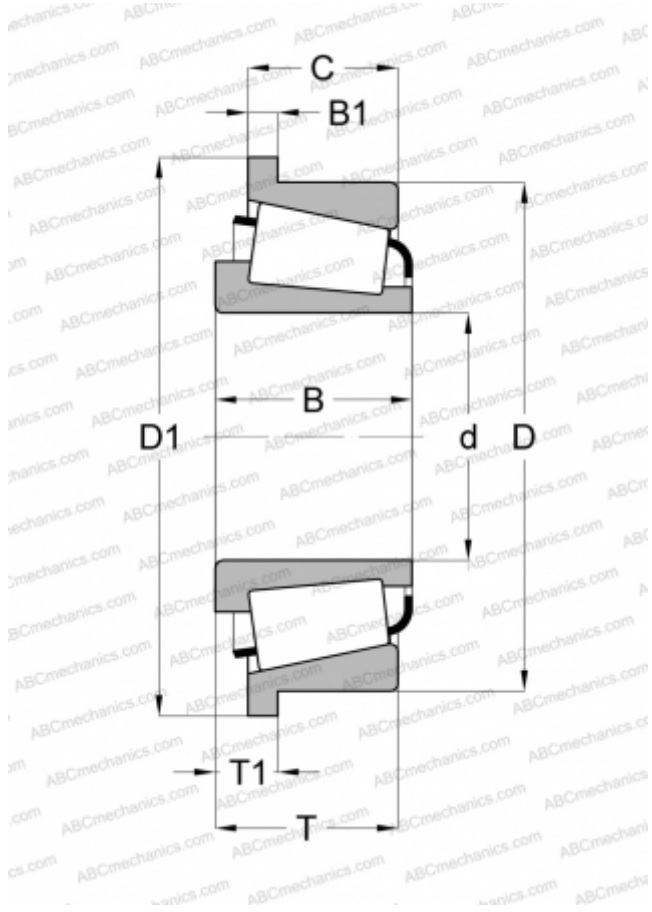

16143/16284-B TIMKEN

Tapered roller bearings

TYPE: Roller bearings, Tapered, Single row, Type TSF, flange to cup

Technical specification

DIMENSIONS, MM

d	36,512
D	72,238
D1	79,098
B	20,638
B1	3,970
T1	8,733
C	15,875

WEIGHT, KG

0,380

MANUFACTURER

[TIMKEN](#)