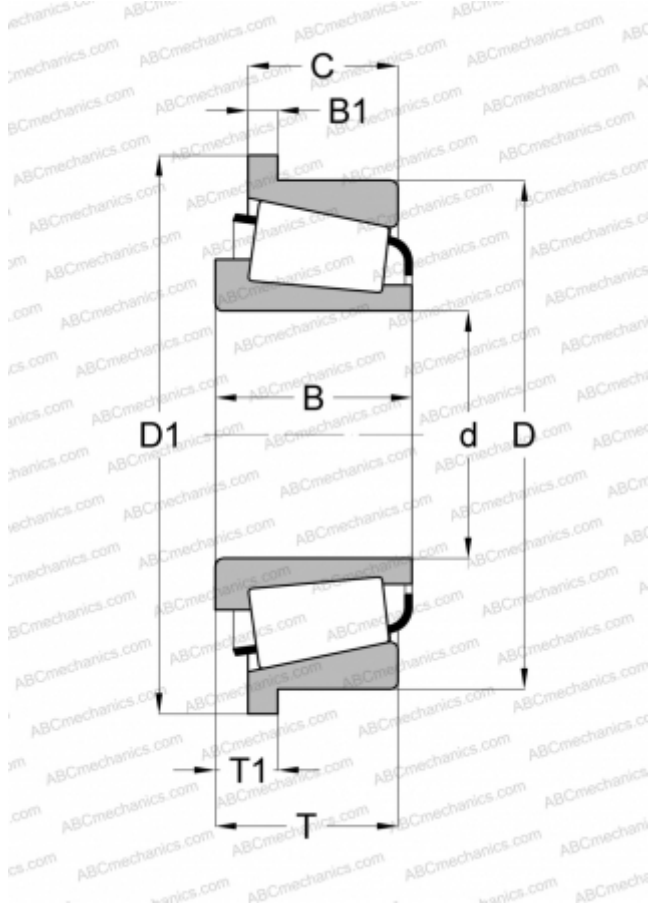

## 19143/19283-B TIMKEN

Tapered roller bearings

TYPE: Roller bearings, Tapered, Single row, Type TSF, flange to cup

### Technical specification

#### DIMENSIONS, MM

d	36,512
D	72,000
D1	75,857
B	16,520
B1	3,556
T1	6,286
C	14,288

#### WEIGHT, KG

0,320