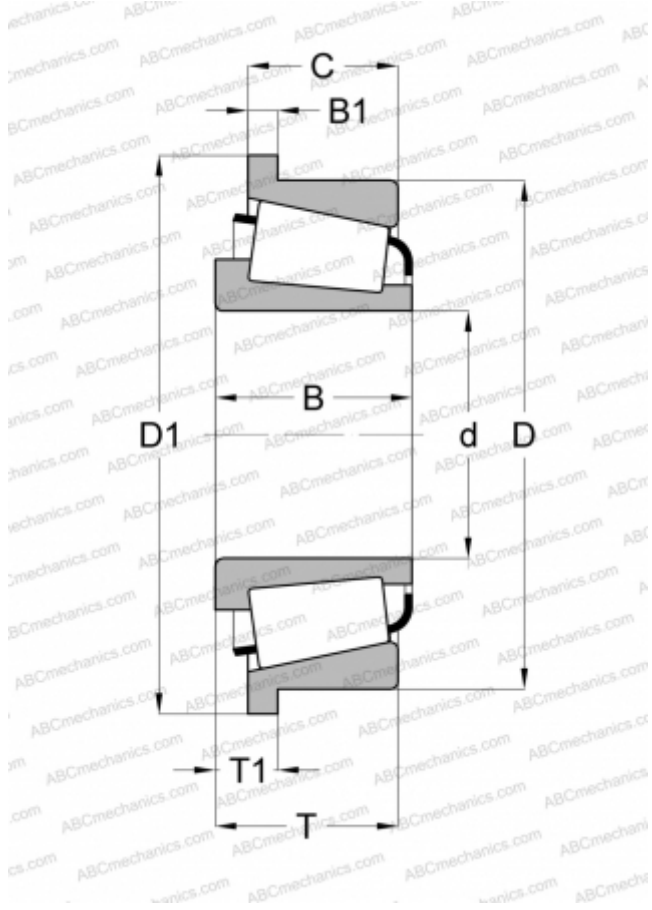

2788/2720-B TIMKEN

Tapered roller bearings

TYPE: Roller bearings, Tapered, Single row, Type TSF, flange to cup

Technical specification

DIMENSIONS, MM

d	38,100
D	76,200
D1	82,550
B	25,654
B1	6,350
T1	11,112
C	19,050

WEIGHT, KG

0,550

MANUFACTURER

[TIMKEN](#)