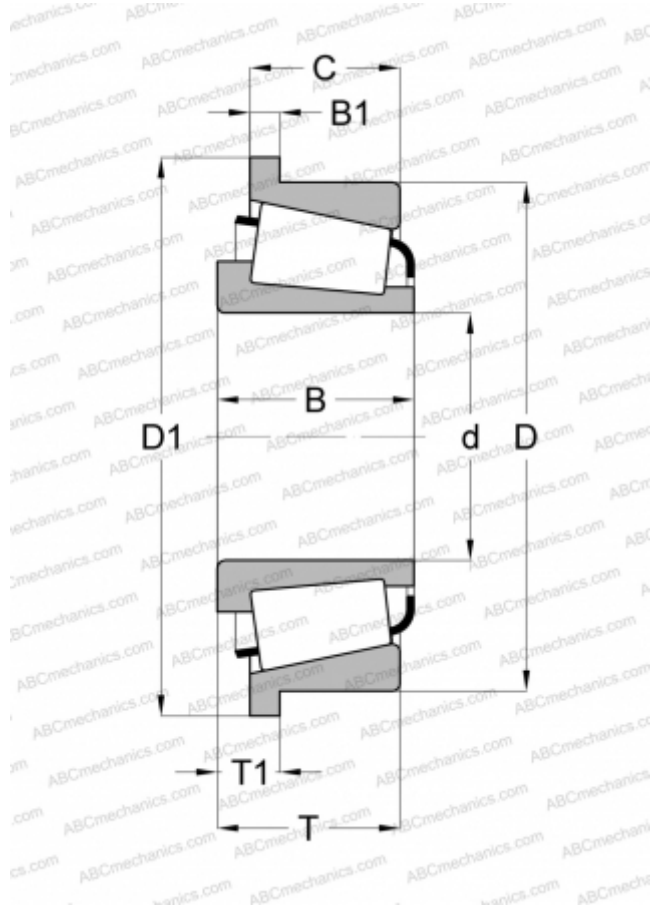

## 26882/26822-B TIMKEN

Tapered roller bearings

TYPE: Roller bearings, Tapered, Single row, Type TSF, flange to cup

### Technical specification

#### DIMENSIONS, MM

d	41,275
D	79,375
D1	83,241
B	25,400
B1	3,970
T1	8,732
C	19,050

#### WEIGHT, KG

0,550