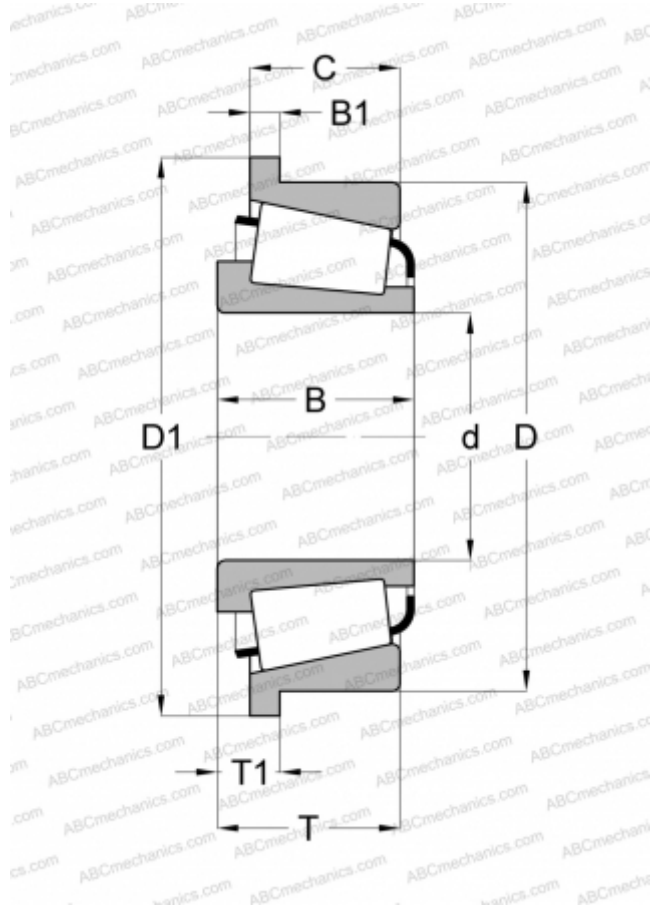

## 25580/25521-B TIMKEN

Tapered roller bearings

TYPE: Roller bearings, Tapered, Single row, Type TSF, flange to cup

### Technical specification

#### DIMENSIONS, MM

d	44,450
D	83,058
D1	86,919
B	25,400
B1	3,970
T1	8,733
C	19,050

#### WEIGHT, KG

0,580