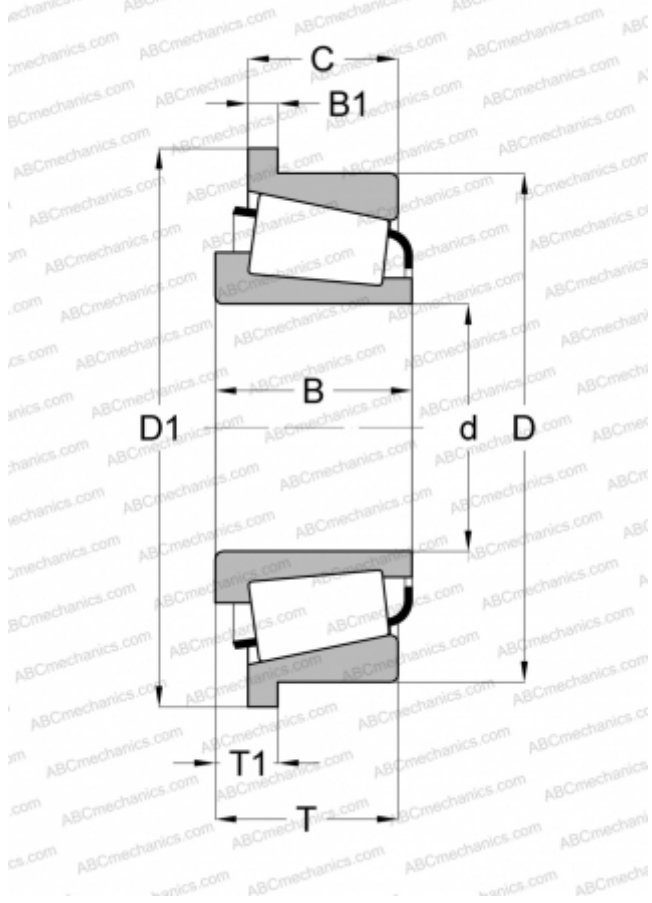

## 455-S/453-B TIMKEN

Tapered roller bearings

TYPE: Roller bearings, Tapered, Single row, Type TSF, flange to cup

### Technical specification

#### DIMENSIONS, MM

d	50,800
D	107,950
D1	113,386
B	29,317
B1	5,558
T1	11,115
C	22,225

#### WEIGHT, KG

1,260