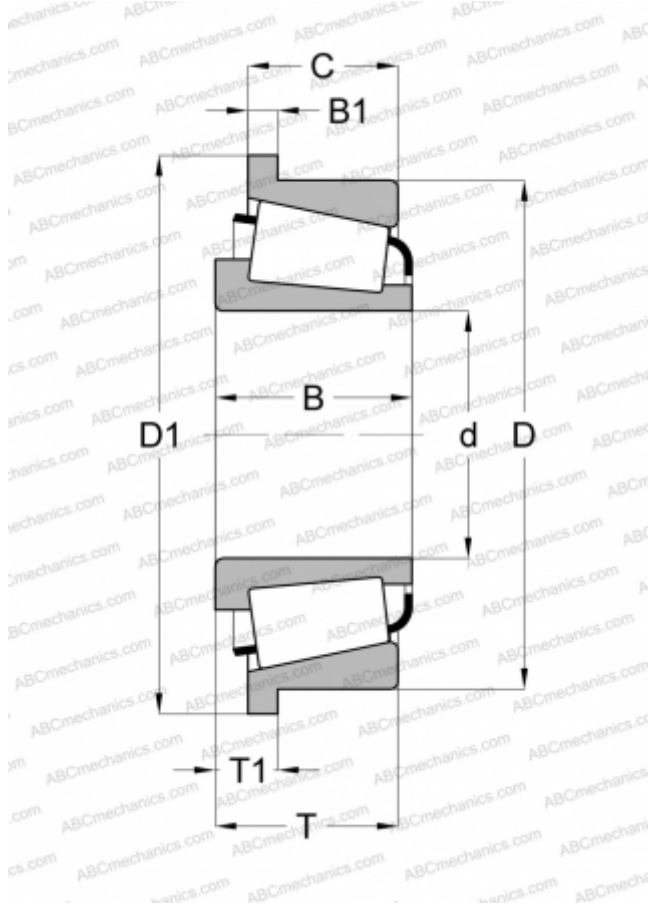

623/612-B TIMKEN

Tapered roller bearings

TYPE: Roller bearings, Tapered, Single row, Type TSF, flange to cup

Technical specification

DIMENSIONS, MM

d	57,150
D	120,650
D1	127,691
B	41,275
B1	7,142
T1	16,667
C	31,750

WEIGHT, KG

2,160

MANUFACTURER

[TIMKEN](#)