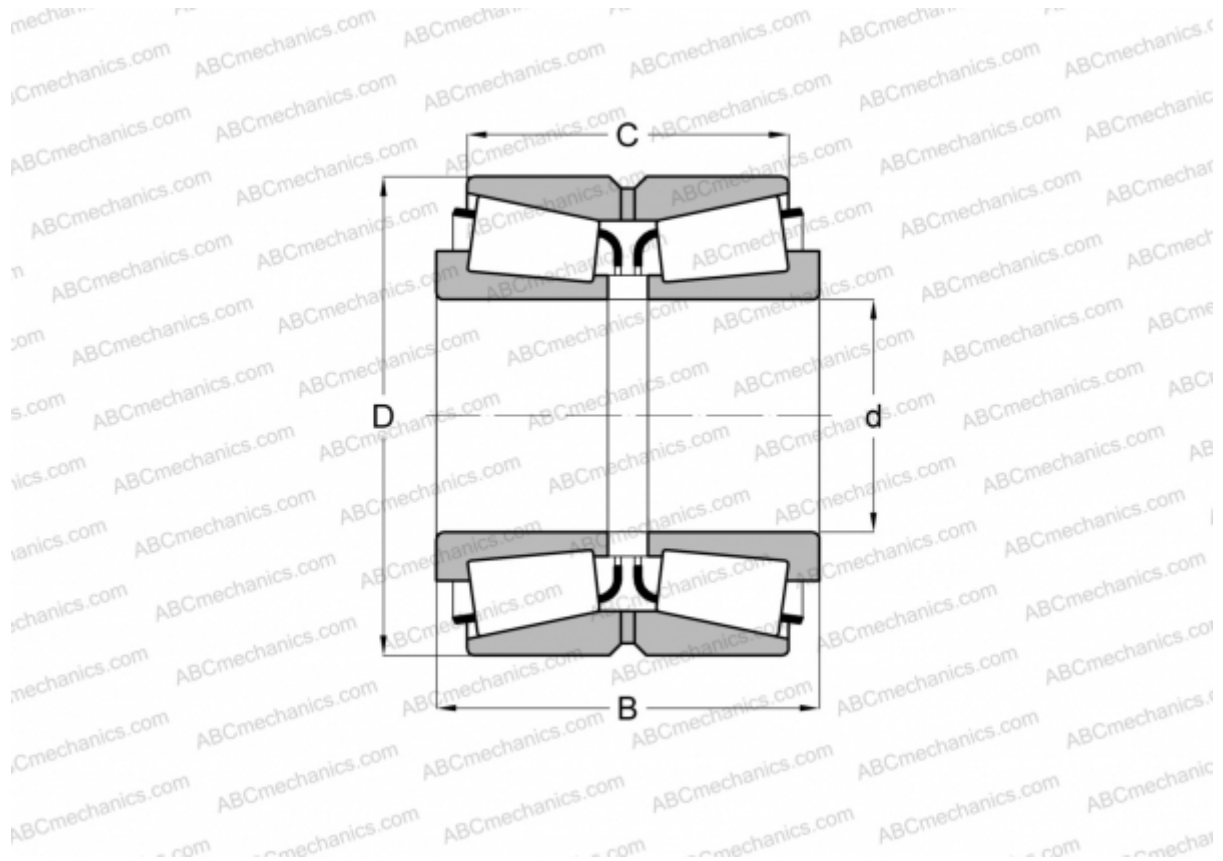

26118/28282D TIMKEN

Tapered roller bearings

TYPE: Roller bearings, Tapered, Double row, Type TDO, double outer ring

Technical specification

DIMENSIONS, MM

d	29,987
D	71,438
B	42,862
C	36,512

WEIGHT, KG 0,830