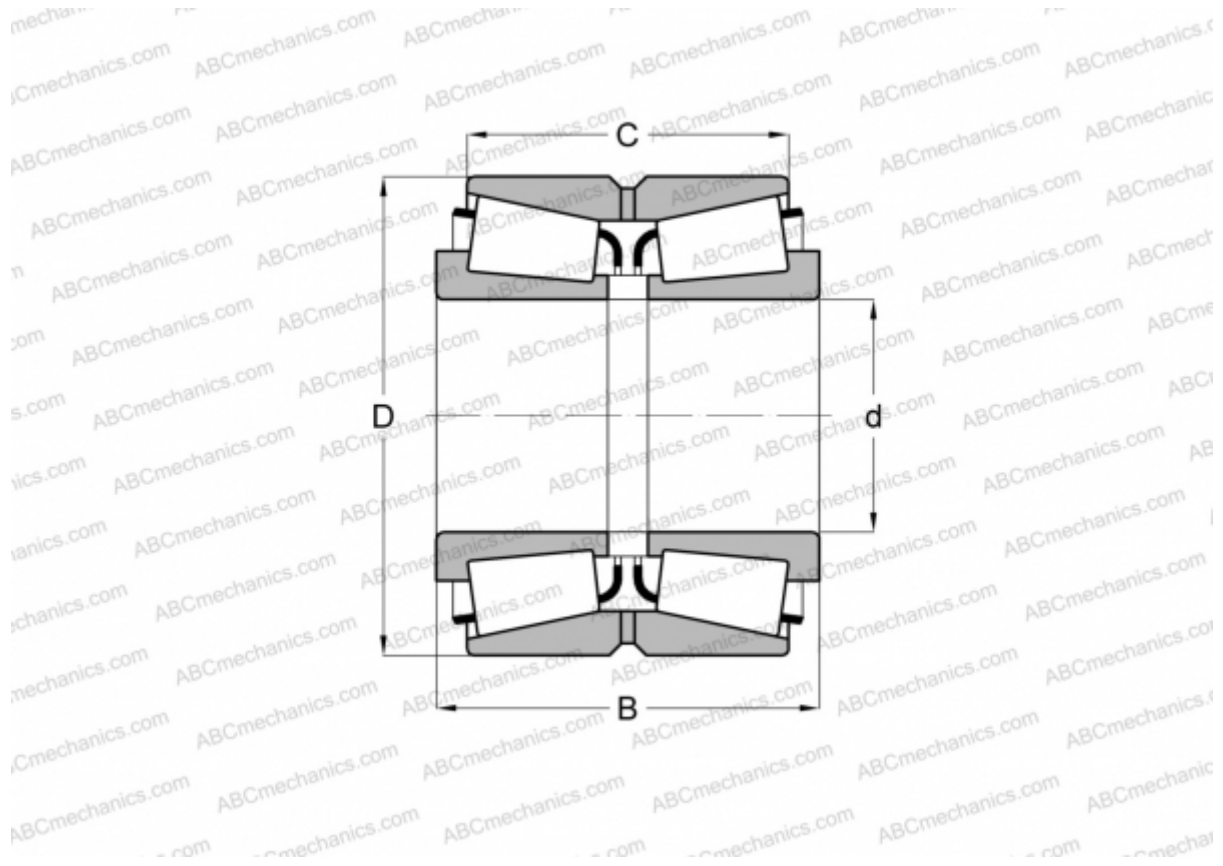

## 26118/26284D TIMKEN

Tapered roller bearings

TYPE: Roller bearings, Tapered, Double row, Type TDO, double outer ring

#### DIMENSIONS, MM

d	29,987
D	71,973
B	42,760
C	36,512

**WEIGHT, KG** 0,840

**MANUFACTURER** [TIMKEN](#)