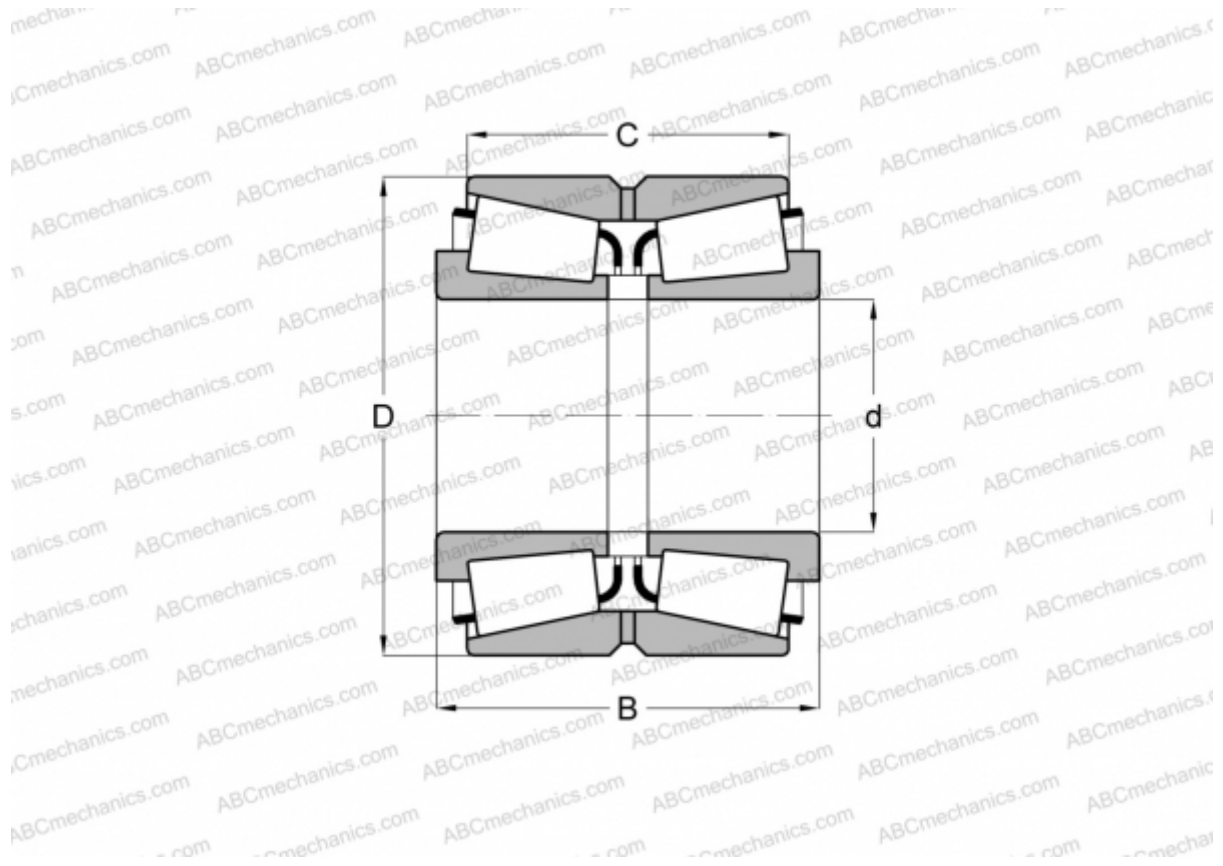

## 14117A/14276D TIMKEN

Tapered roller bearings

TYPE: Roller bearings, Tapered, Double row, Type TDO, double outer ring

#### DIMENSIONS, MM

d	30,000
D	69,012
B	46,040
C	38,100

**WEIGHT, KG** 0,780

**MANUFACTURER** [TIMKEN](#)