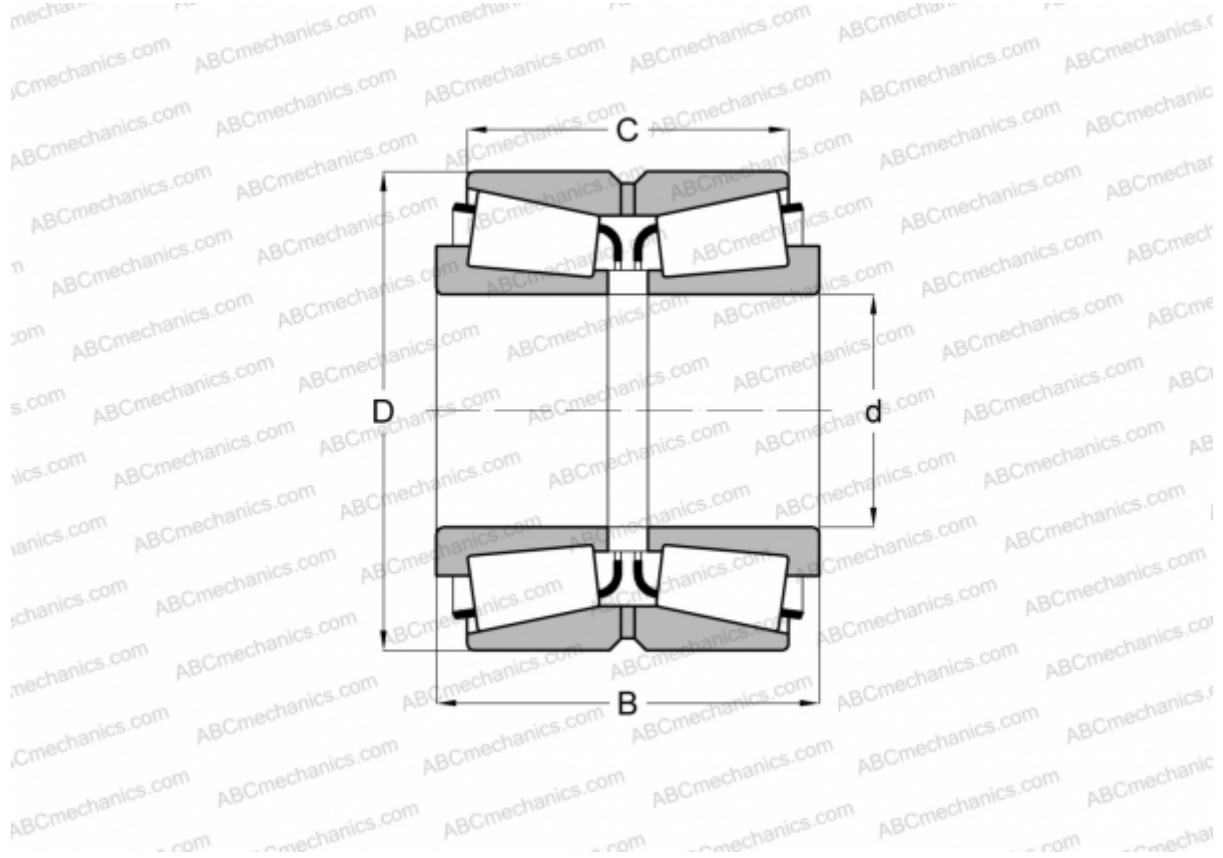

08125/08231D TIMKEN

Tapered roller bearings

TYPE: Roller bearings, Tapered, Double row, Type TDO, double outer ring

Technical specification

DIMENSIONS, MM

d	31,750
D	58,738
B	32,542
C	24,608

WEIGHT, KG 0,360