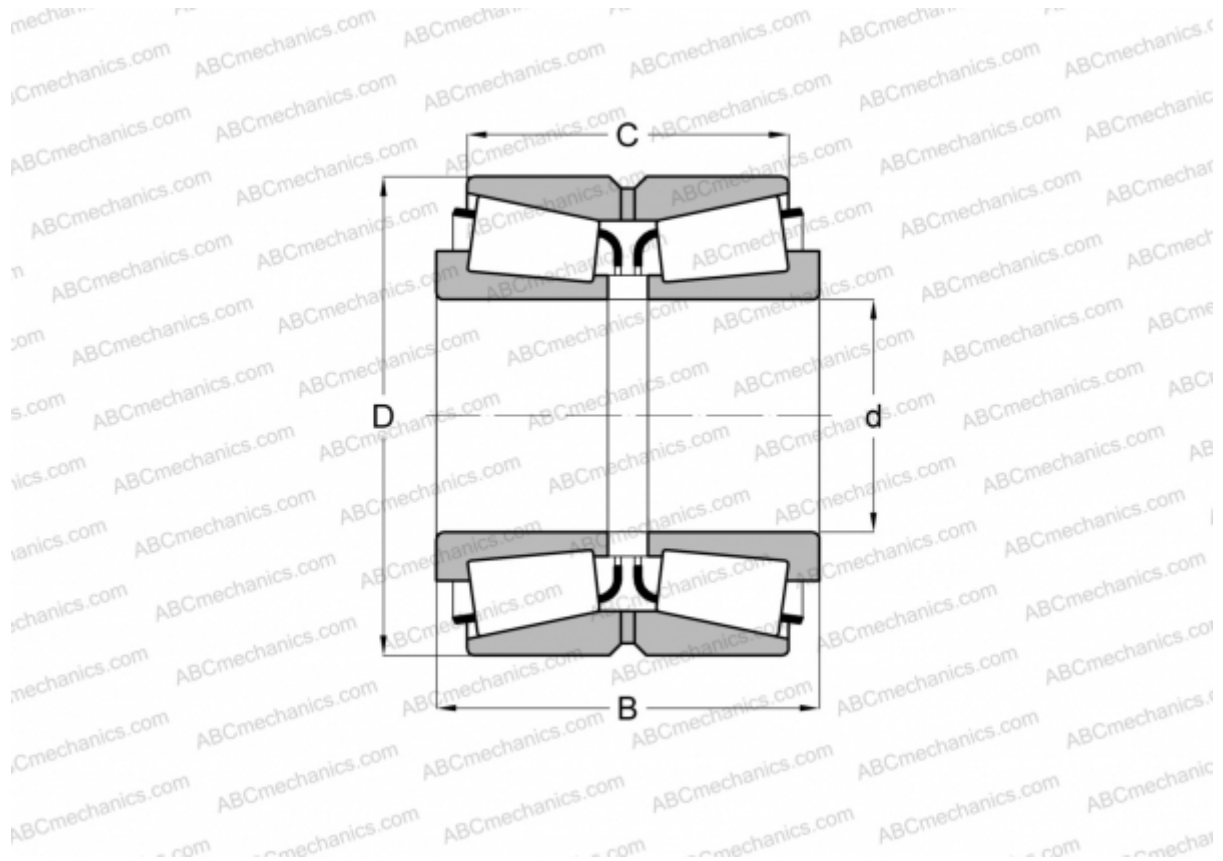

15123/15251D TIMKEN

Tapered roller bearings

TYPE: Roller bearings, Tapered, Double row, Type TDO, double outer ring

Technical specification

DIMENSIONS, MM

d	31,750
D	63,500
B	44,260
C	36,512

WEIGHT, KG 0,580