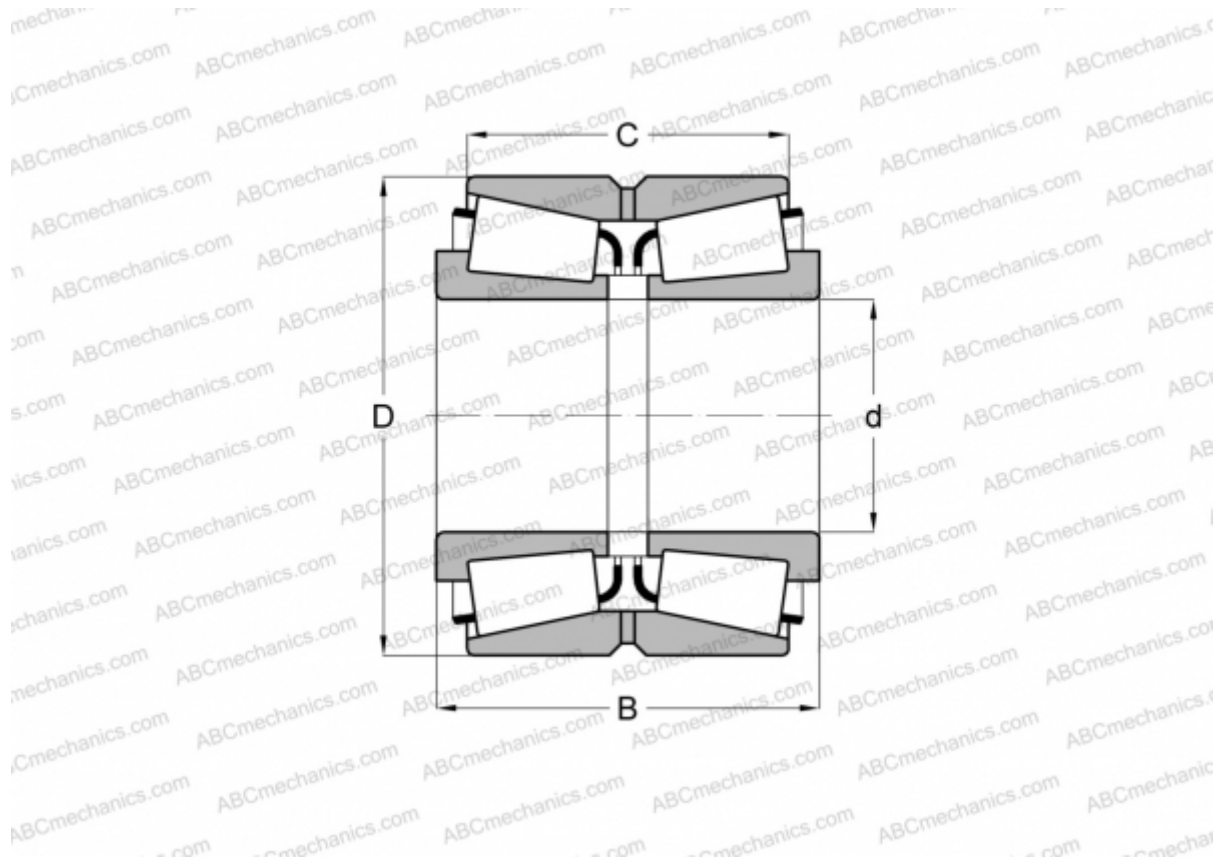

15125/15251D TIMKEN

Tapered roller bearings

TYPE: Roller bearings, Tapered, Double row, Type TDO, double outer ring

Technical specification

DIMENSIONS, MM

d	31,750
D	63,500
B	46,038
C	36,512

WEIGHT, KG 0,620