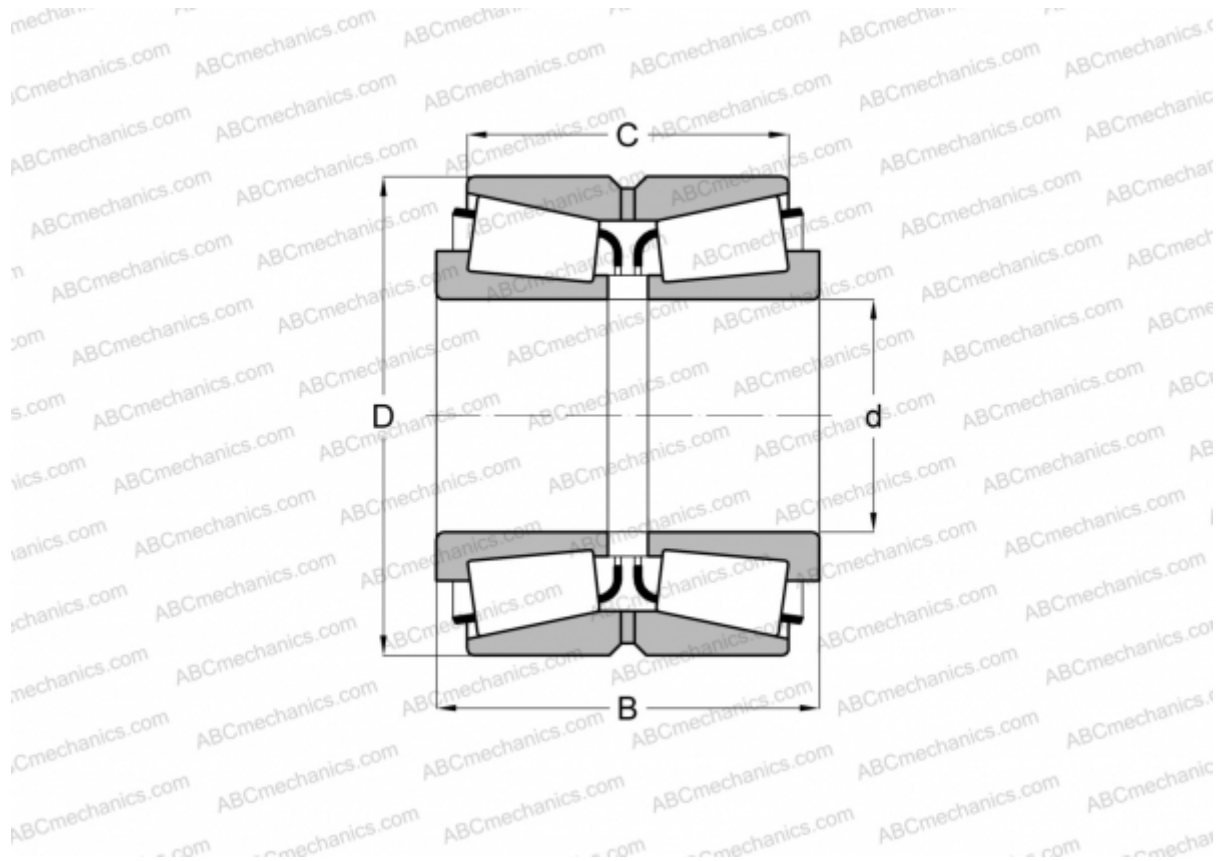

15126/15251D TIMKEN

Tapered roller bearings

TYPE: Roller bearings, Tapered, Double row, Type TDO, double outer ring

Technical specification

DIMENSIONS, MM

d	31,750
D	63,500
B	46,038
C	36,512

WEIGHT, KG 0,620