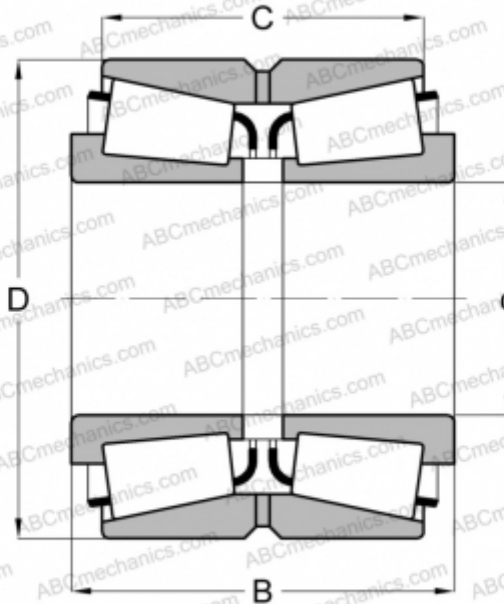

14131/14276D TIMKEN

Tapered roller bearings

TYPE: Roller bearings, Tapered, Double row, Type TDO, double outer ring

Technical specification

DIMENSIONS, MM

d	33,338
D	69,012
B	46,040
C	38,100

WEIGHT, KG 0,730