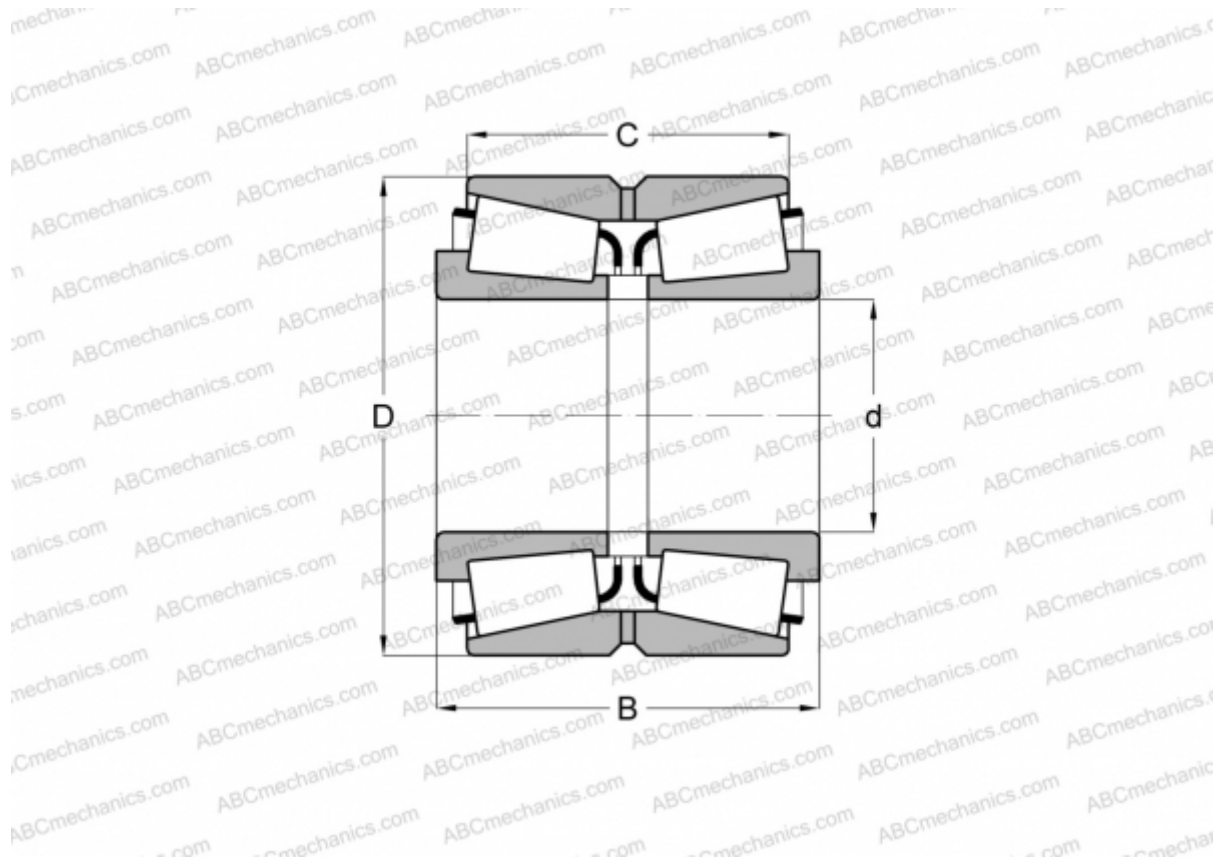

## 3479/3423D TIMKEN

Tapered roller bearings

TYPE: Roller bearings, Tapered, Double row, Type TDO, double outer ring

#### DIMENSIONS, MM

|   |        |
|---|--------|
| d | 36,512 |
| D | 82,550 |
| B | 66,678 |
| C | 55,562 |

**WEIGHT, KG** 1,710

**MANUFACTURER** [TIMKEN](#)