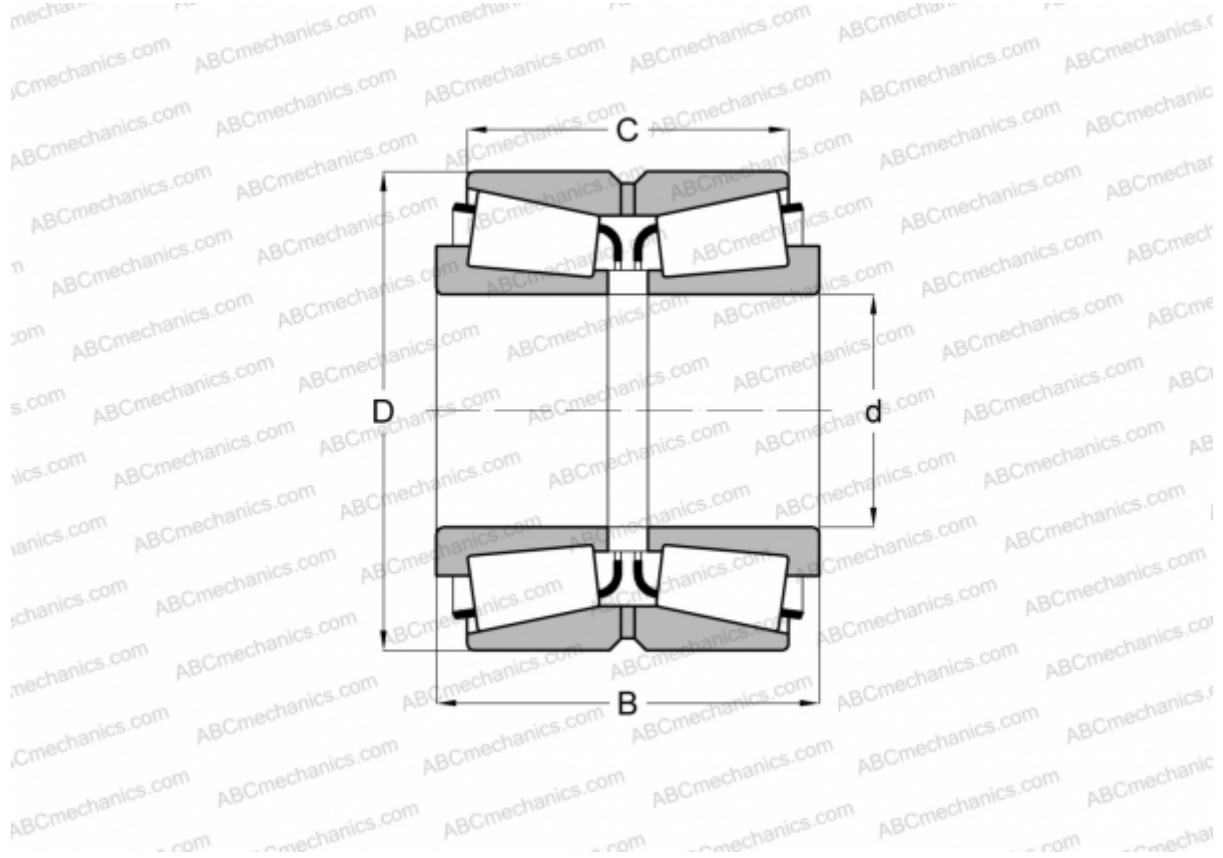

27880/27820D TIMKEN

Tapered roller bearings

TYPE: Roller bearings, Tapered, Double row, Type TDO, double outer ring

Technical specification

DIMENSIONS, MM

d	38,100
D	80,035
B	57,150
C	44,958

WEIGHT, KG 1,220