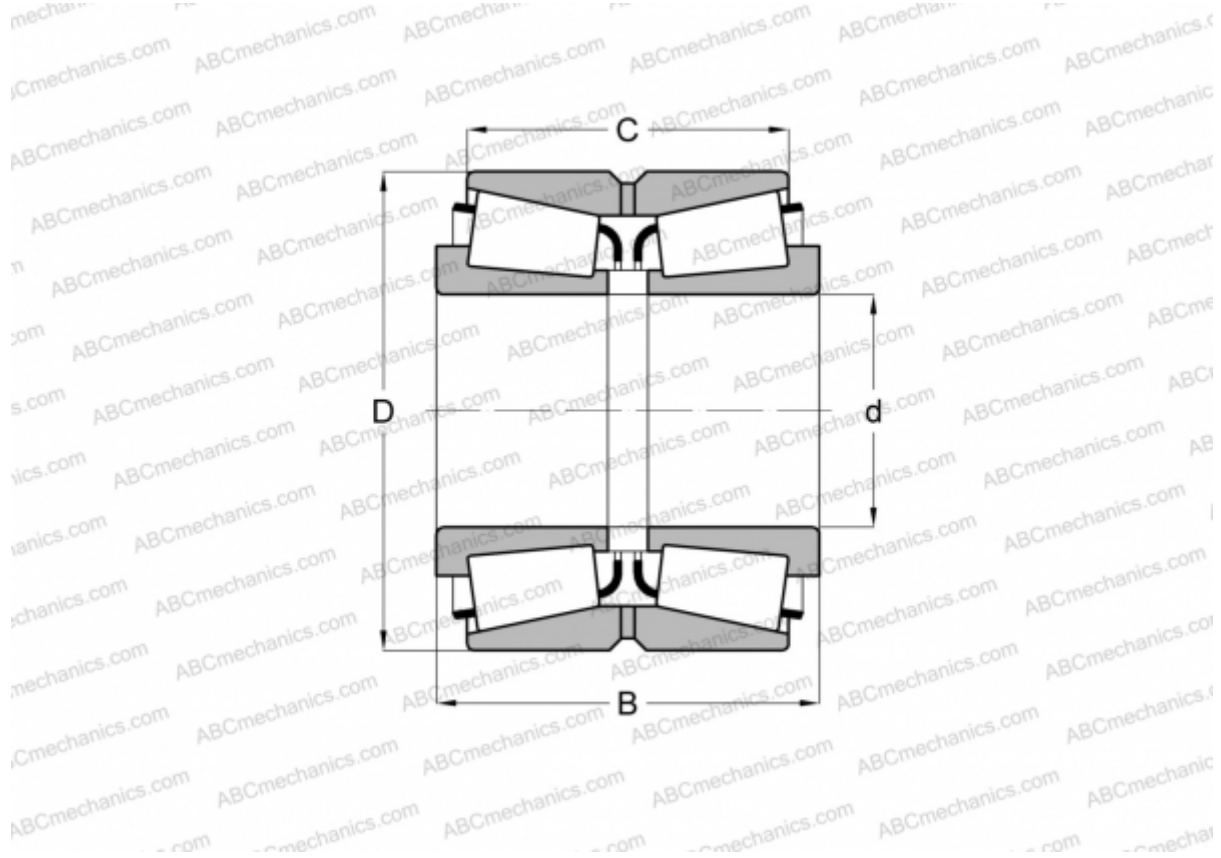

33880/33821D TIMKEN

Tapered roller bearings

TYPE: Roller bearings, Tapered, Double row, Type TDO, double outer ring

Technical specification

DIMENSIONS, MM

d	38,100
D	95,250
B	63,500
C	52,385

WEIGHT, KG 2,260