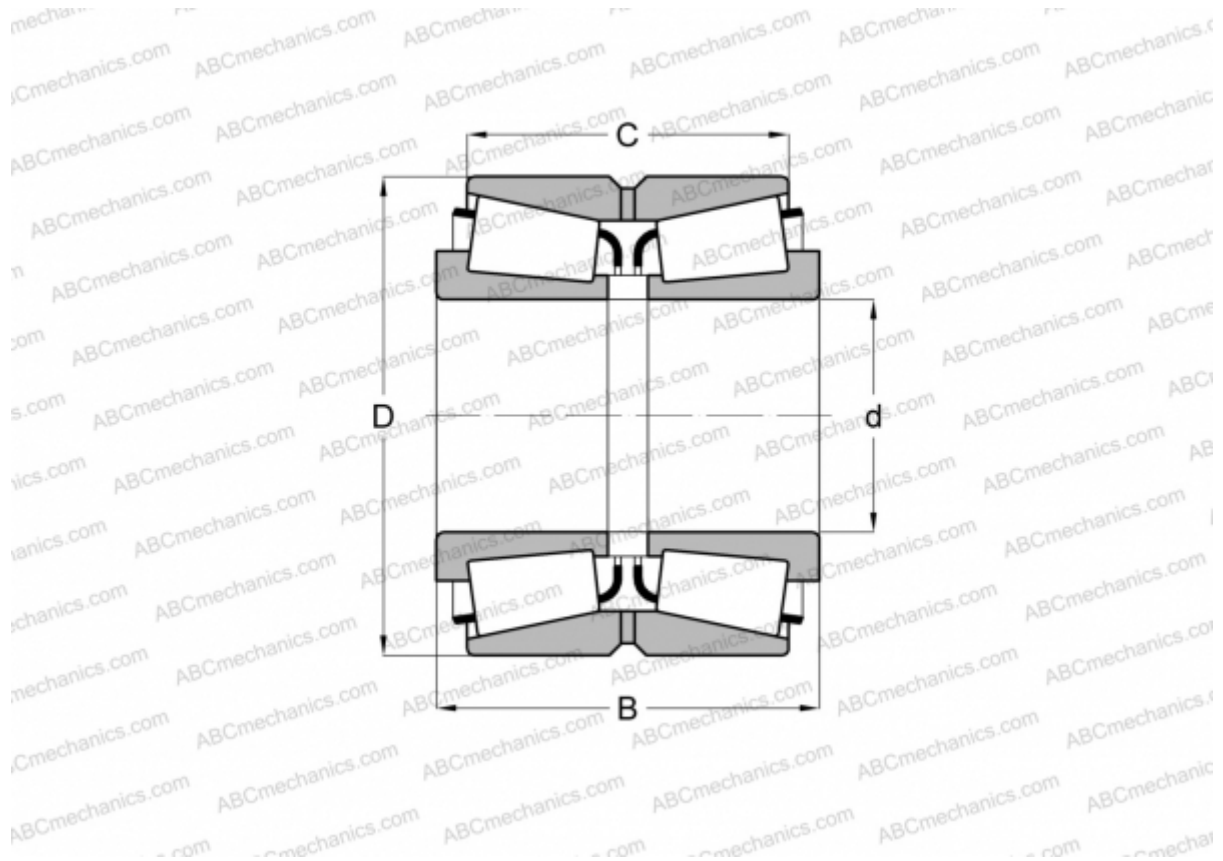

## 542/533D TIMKEN

Tapered roller bearings

TYPE: Roller bearings, Tapered, Double row, Type TDO, double outer ring

### Technical specification

#### DIMENSIONS, MM

d	38,100
D	111,125
B	79,375
C	63,500

**WEIGHT, KG** 4,040

**MANUFACTURER** [TIMKEN](#)