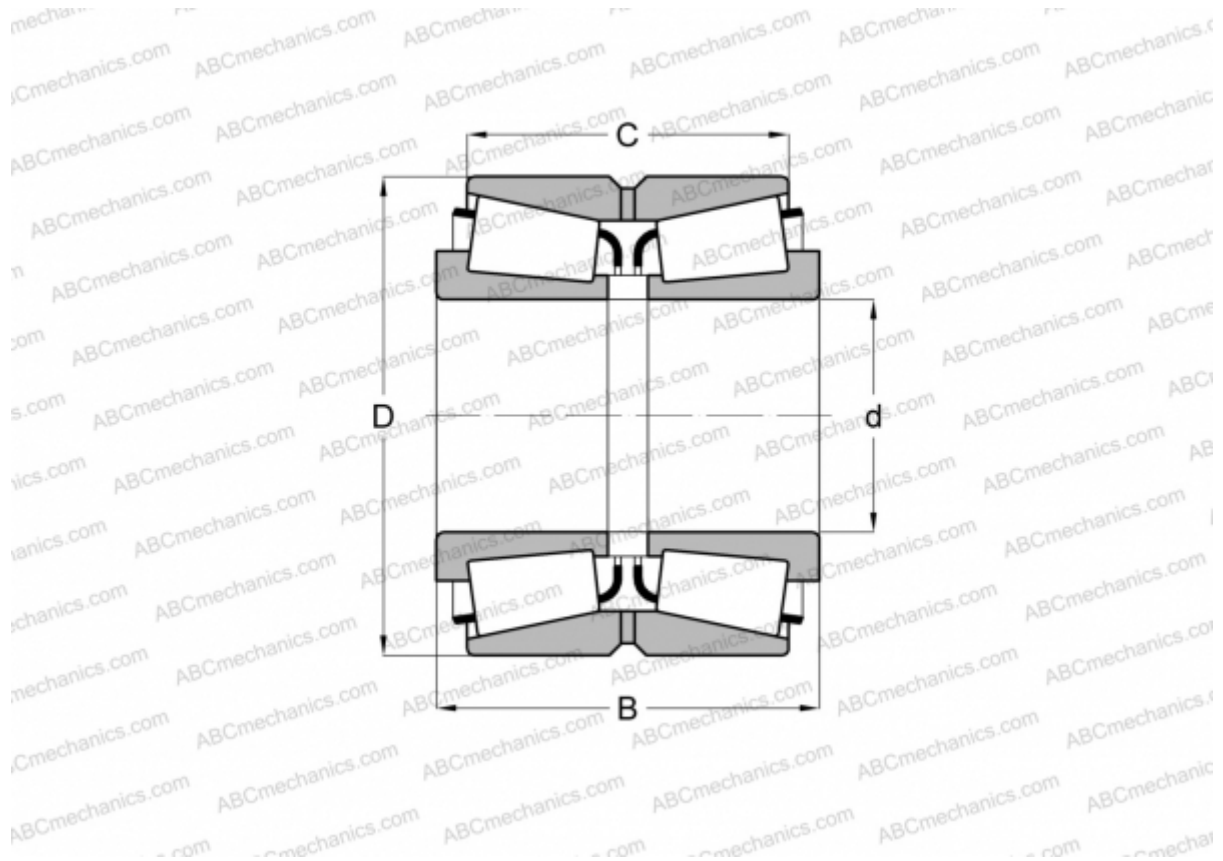

28159/28318D TIMKEN

Tapered roller bearings

TYPE: Roller bearings, Tapered, Double row, Type TDO, double outer ring

Technical specification

DIMENSIONS, MM

d	39,980
D	80,035
B	46,040
C	34,925

WEIGHT, KG 0,930