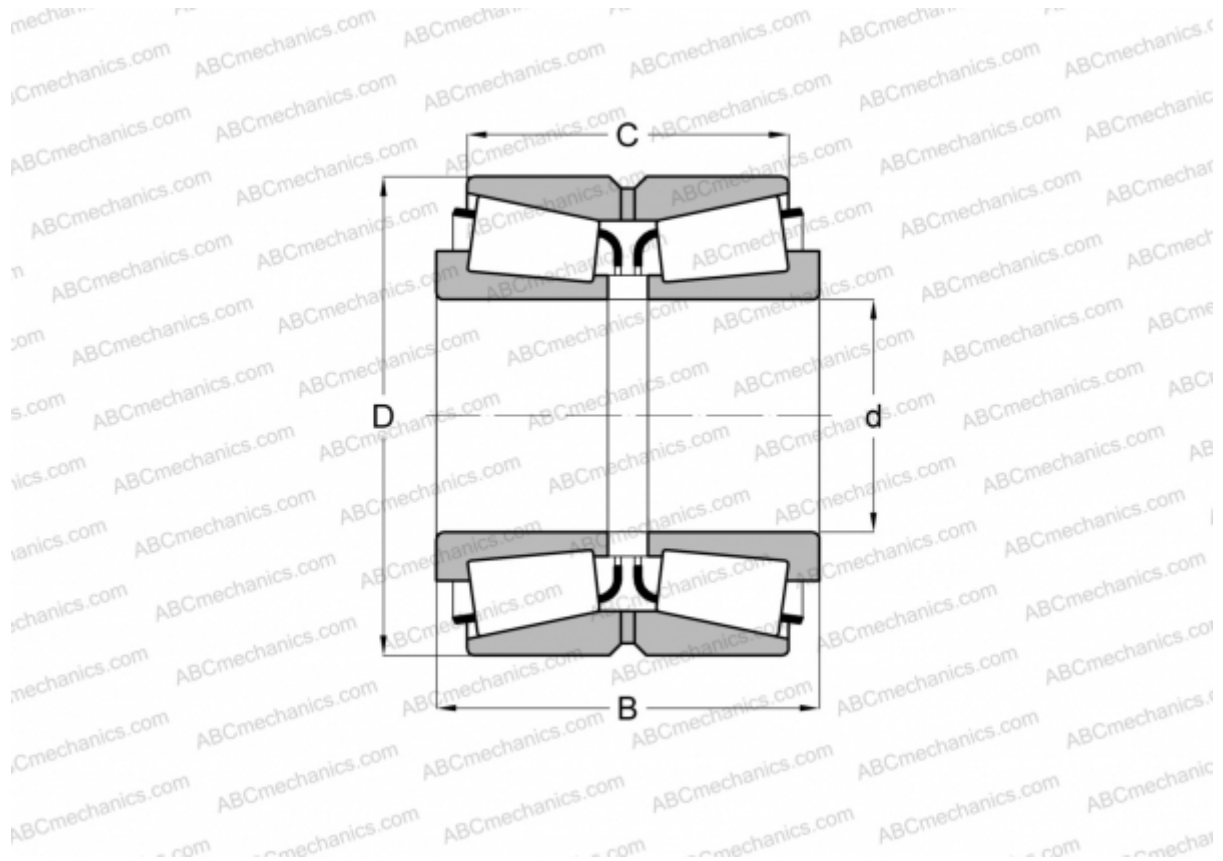

365A/363D TIMKEN

Tapered roller bearings

TYPE: Roller bearings, Tapered, Double row, Type TDO, double outer ring

Technical specification

DIMENSIONS, MM

d	41,275
D	90,000
B	50,010
C	42,070

WEIGHT, KG 1,400

MANUFACTURER [TIMKEN](#)