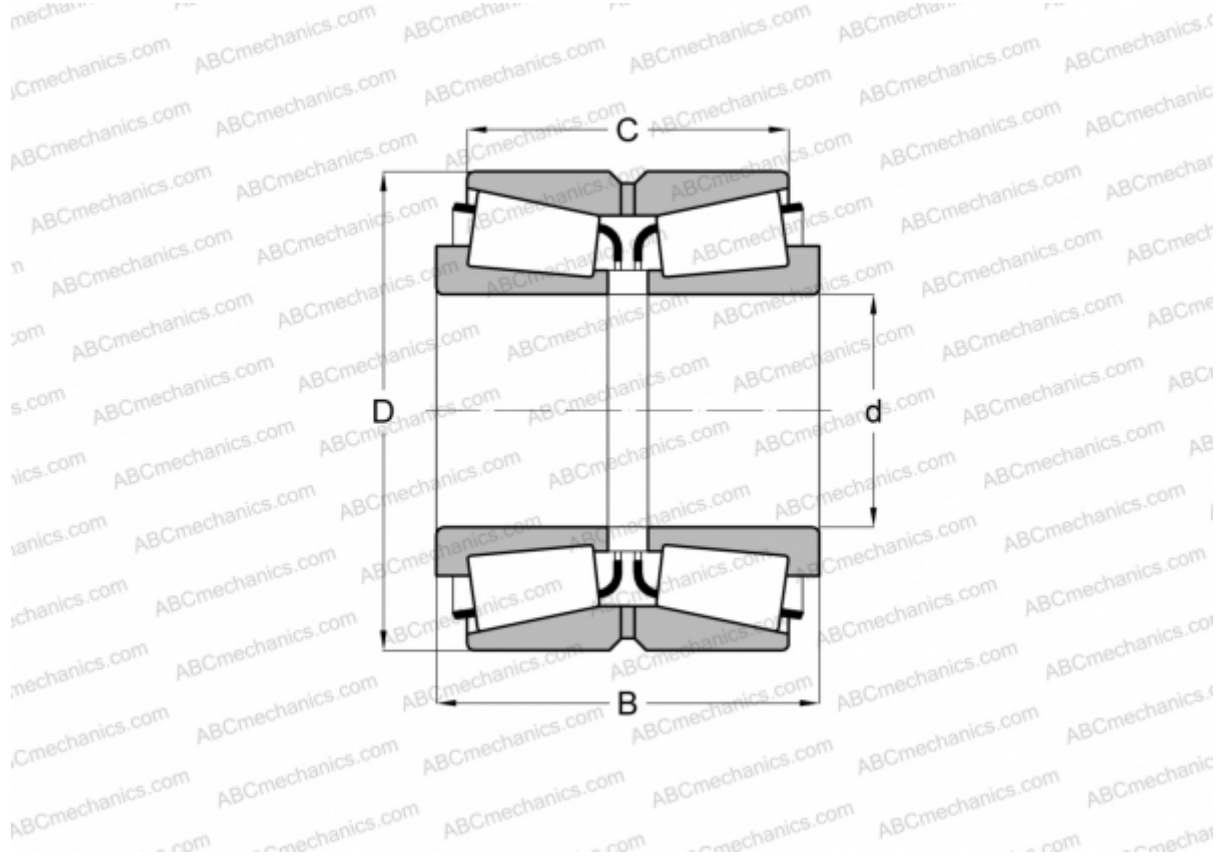

44162/44363D TIMKEN

Tapered roller bearings

TYPE: Roller bearings, Tapered, Double row, Type TDO, double outer ring

Technical specification

DIMENSIONS, MM

d	41,275
D	92,075
B	55,562
C	39,688

WEIGHT, KG 1,590