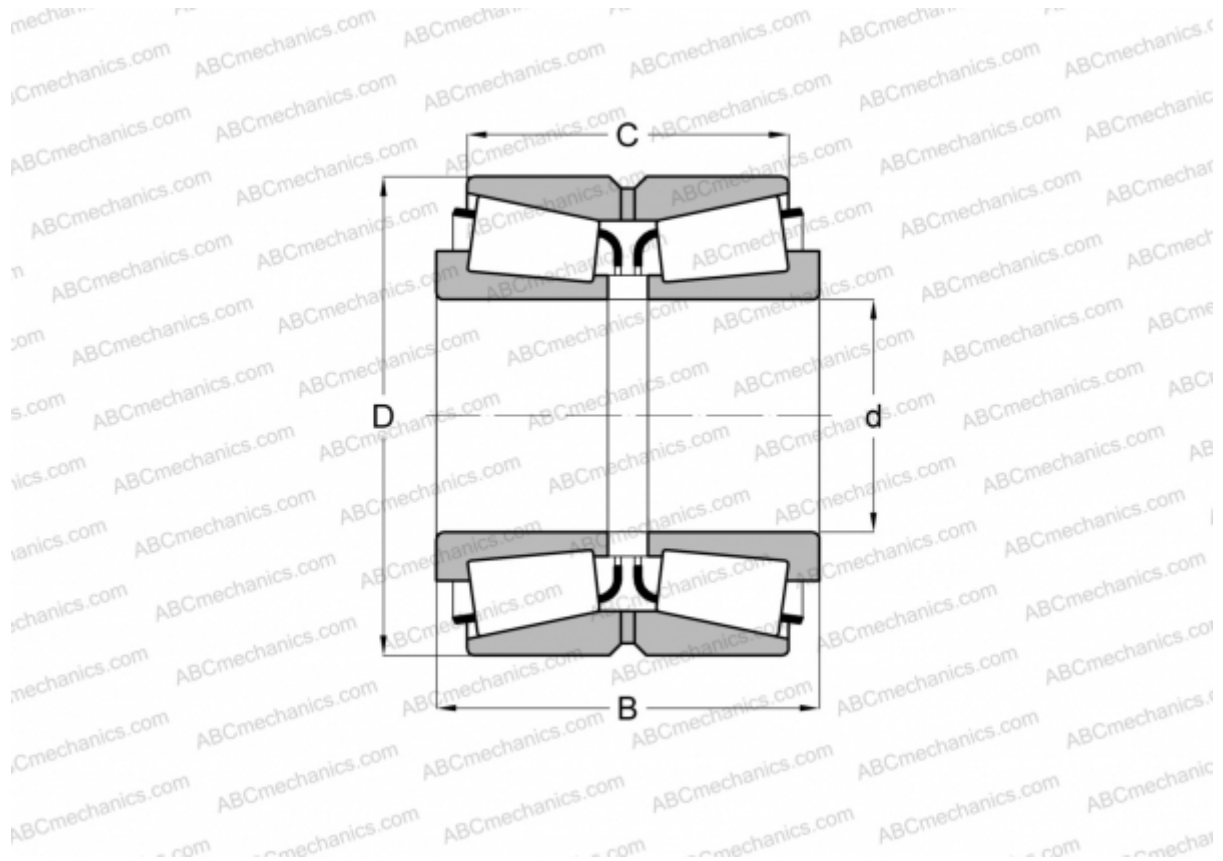

25580/25520D TIMKEN

Tapered roller bearings

TYPE: Roller bearings, Tapered, Double row, Type TDO, double outer ring

Technical specification

DIMENSIONS, MM

d	44,450
D	82,931
B	57,150
C	47,625

WEIGHT, KG 1,310