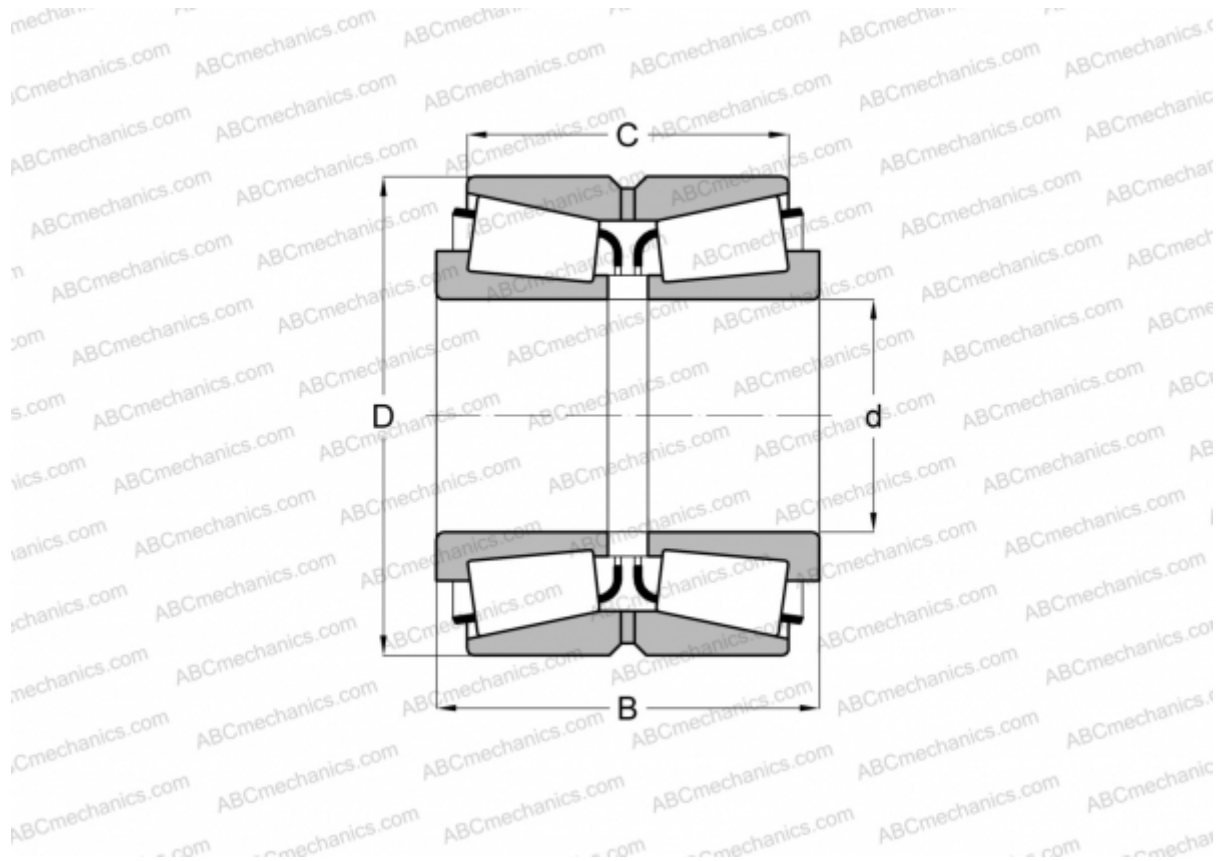

3782/3729D TIMKEN

Tapered roller bearings

TYPE: Roller bearings, Tapered, Double row, Type TDO, double outer ring

Technical specification

DIMENSIONS, MM

d	44,450
D	93,264
B	65,088
C	52,388

WEIGHT, KG 2,070

MANUFACTURER [TIMKEN](#)