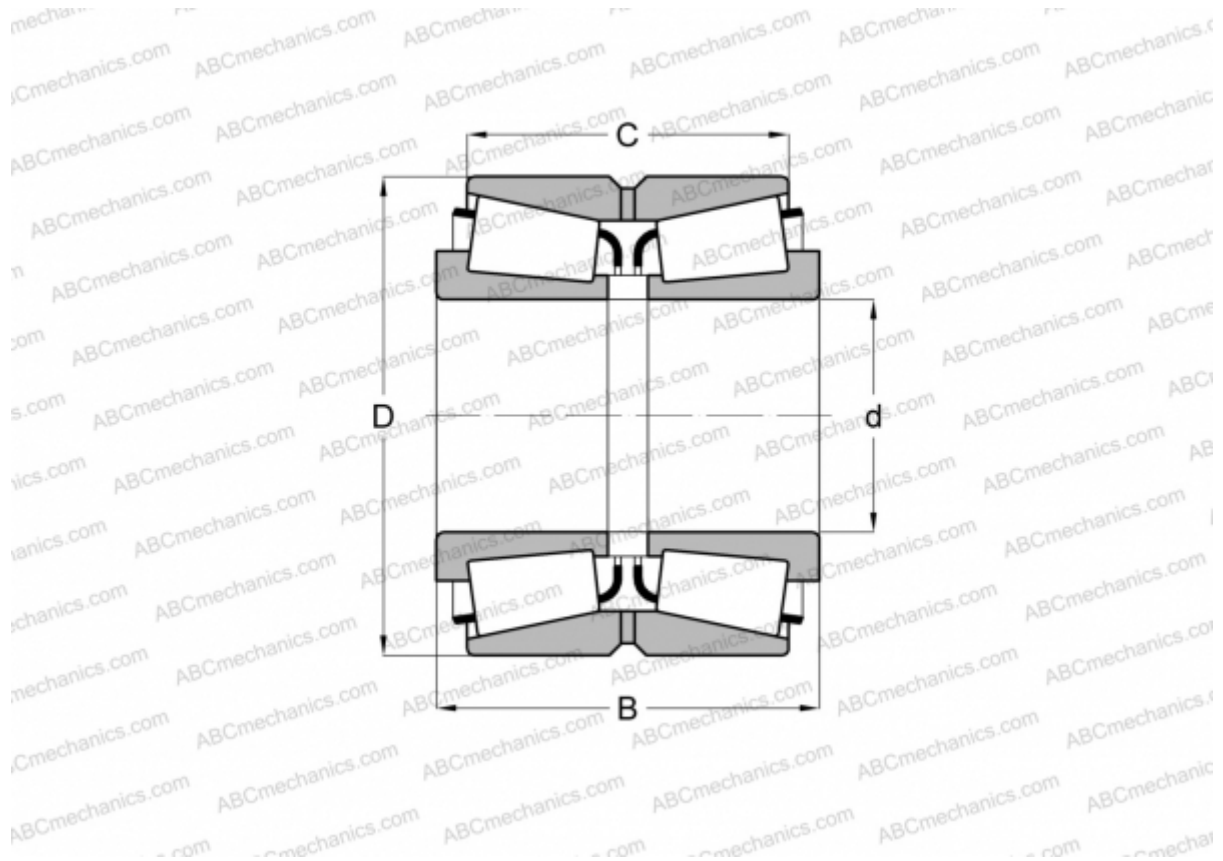

53177/53376D TIMKEN

Tapered roller bearings

TYPE: Roller bearings, Tapered, Double row, Type TDO, double outer ring

Technical specification

DIMENSIONS, MM

d	44,450
D	95,250
B	65,090
C	44,450

WEIGHT, KG 1,890