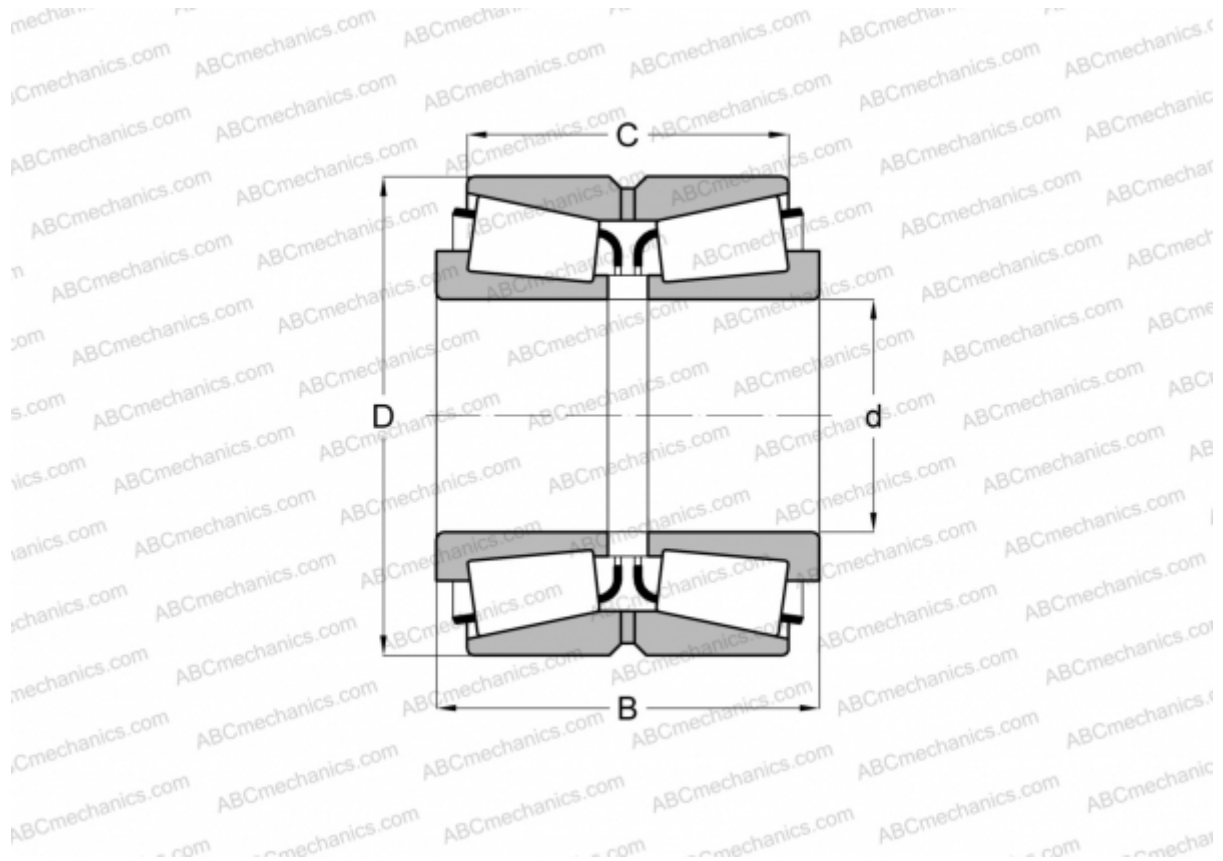

53177/53390D TIMKEN

Tapered roller bearings

TYPE: Roller bearings, Tapered, Double row, Type TDO, double outer ring

Technical specification

DIMENSIONS, MM

d	44,450
D	98,425
B	65,090
C	44,450

WEIGHT, KG 2,070