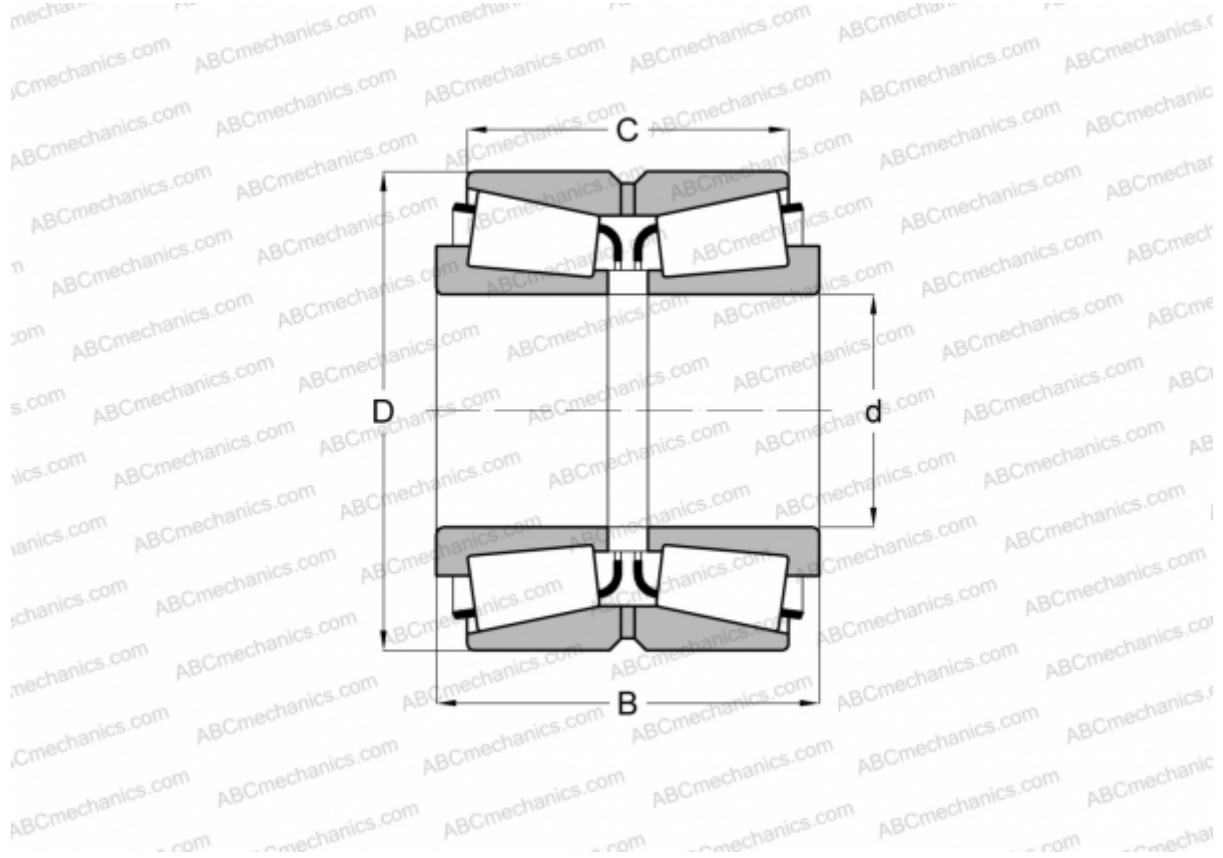

## 55175/55444D TIMKEN

Tapered roller bearings

TYPE: Roller bearings, Tapered, Double row, Type TDO, double outer ring

### Technical specification

#### DIMENSIONS, MM

d	44,450
D	112,712
B	65,088
C	46,038

**WEIGHT, KG** 3,020

**MANUFACTURER** [TIMKEN](#)