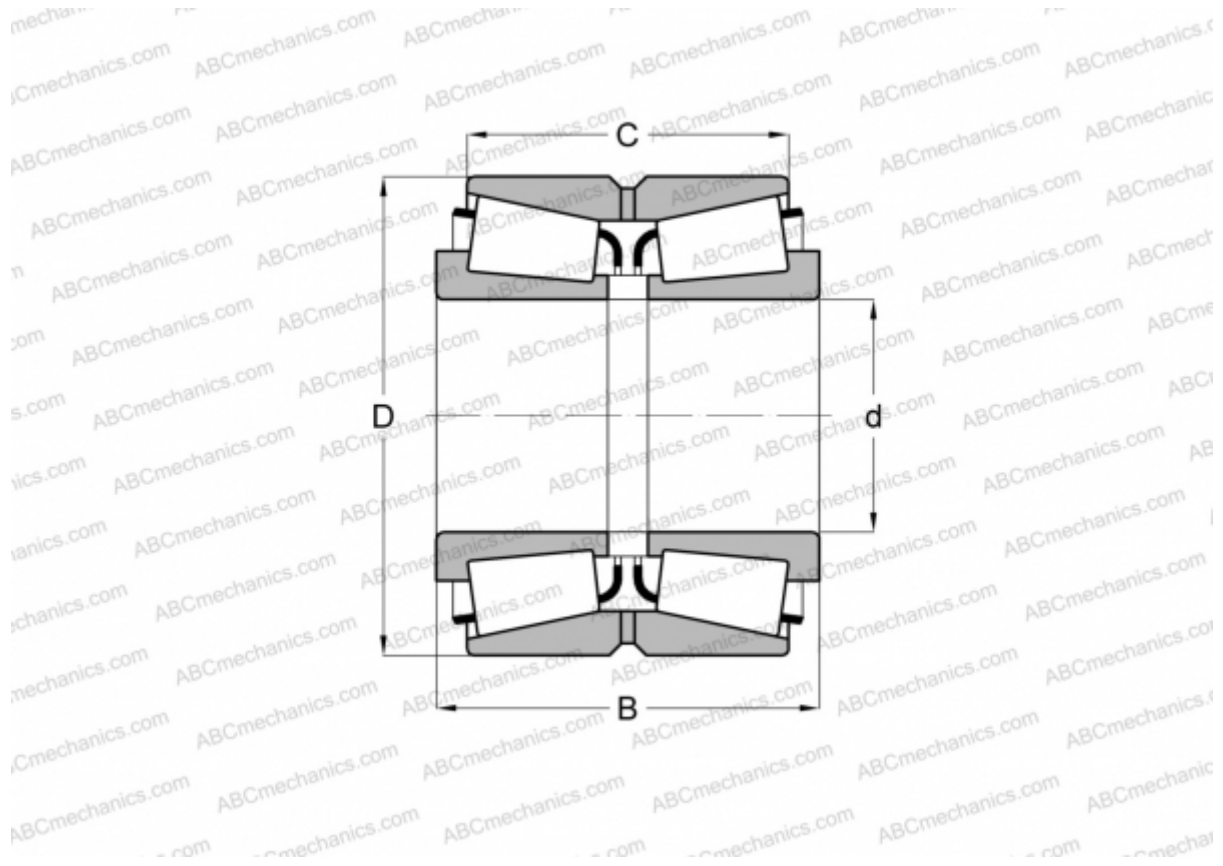

3776/3729D TIMKEN

Tapered roller bearings

TYPE: Roller bearings, Tapered, Double row, Type TDO, double outer ring

Technical specification

DIMENSIONS, MM

d	44,983
D	93,264
B	65,088
C	52,388

WEIGHT, KG 2,040

MANUFACTURER [TIMKEN](#)