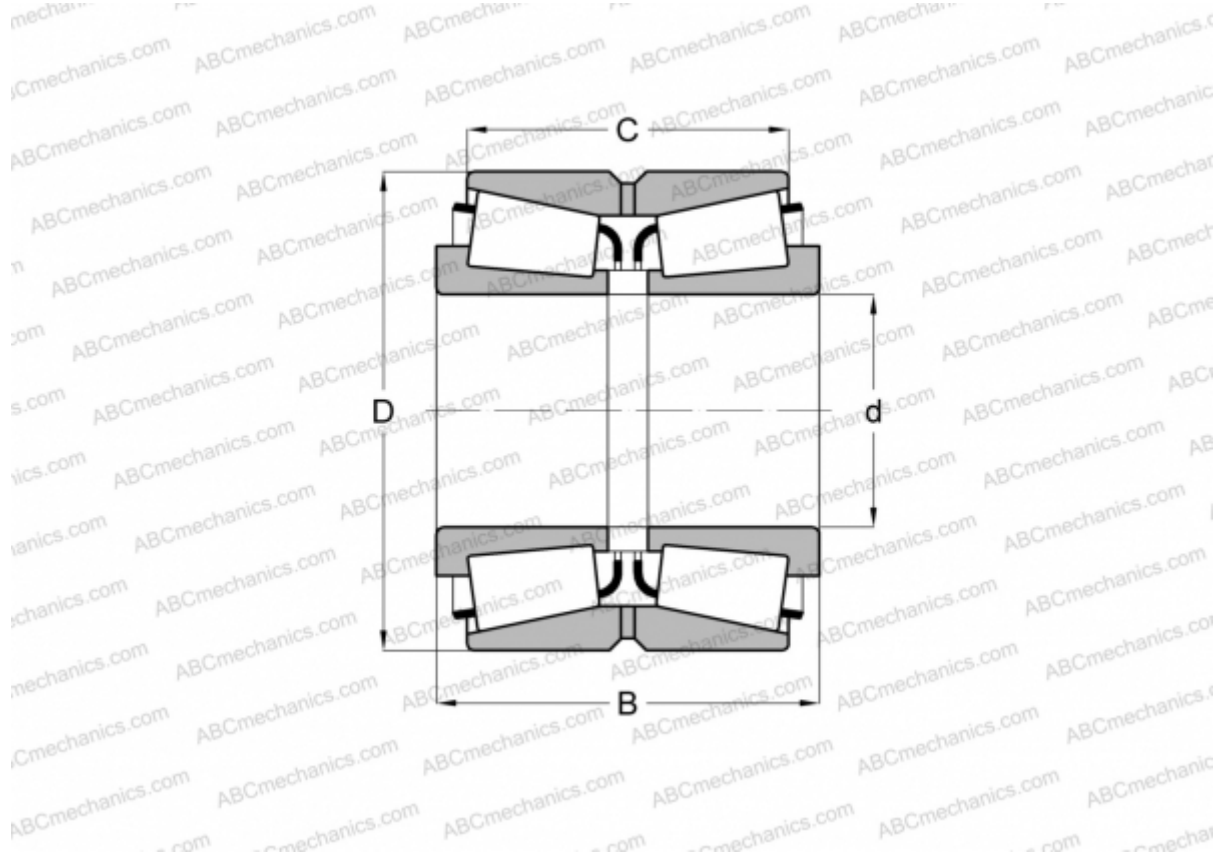

## 369-S/363D TIMKEN

Tapered roller bearings

TYPE: Roller bearings, Tapered, Double row, Type TDO, double outer ring

### Technical specification

#### DIMENSIONS, MM

d	47,625
D	90,000
B	50,010
C	42,070

**WEIGHT, KG** 1,270

**MANUFACTURER** [TIMKEN](#)