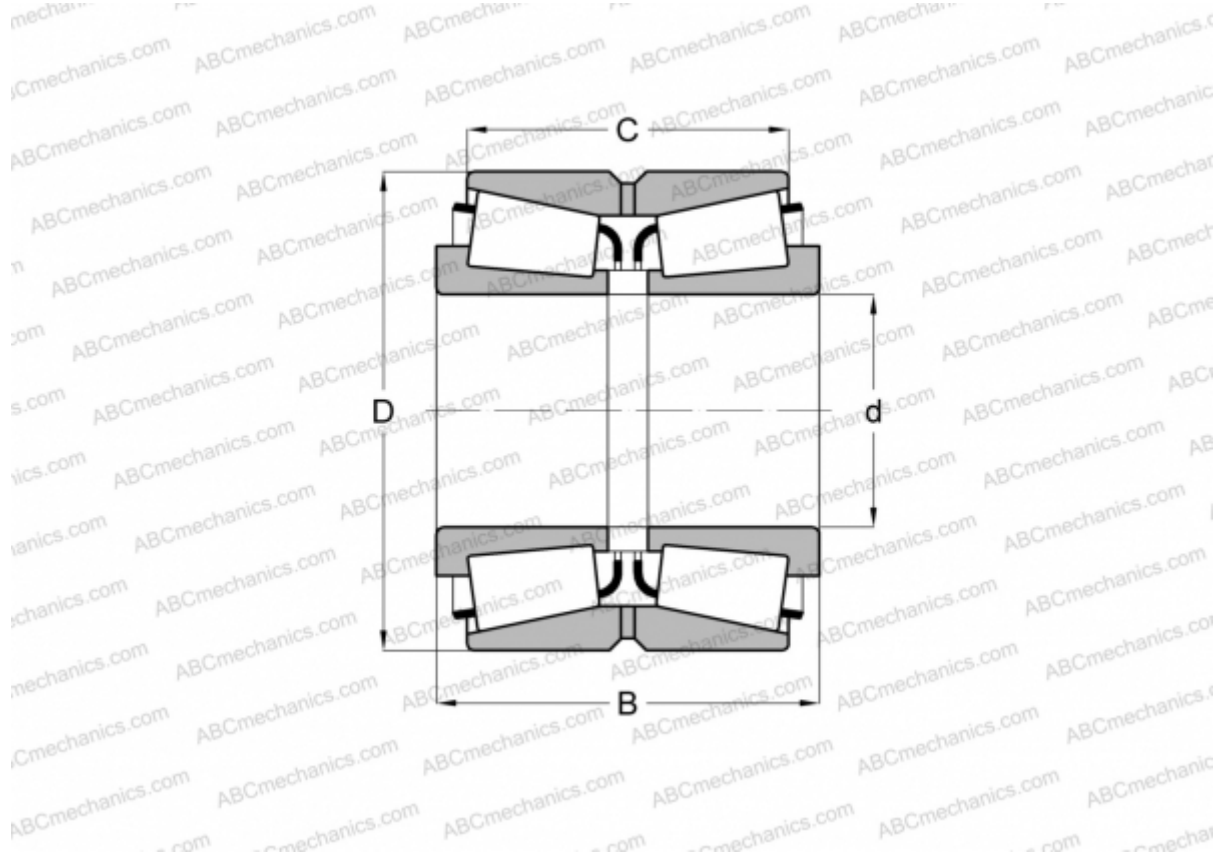

## 386A/384D TIMKEN

Tapered roller bearings

TYPE: Roller bearings, Tapered, Double row, Type TDO, double outer ring

### Technical specification

#### DIMENSIONS, MM

d	47,625
D	100,000
B	52,388
C	42,862

**WEIGHT, KG** 1,780

**MANUFACTURER** [TIMKEN](#)