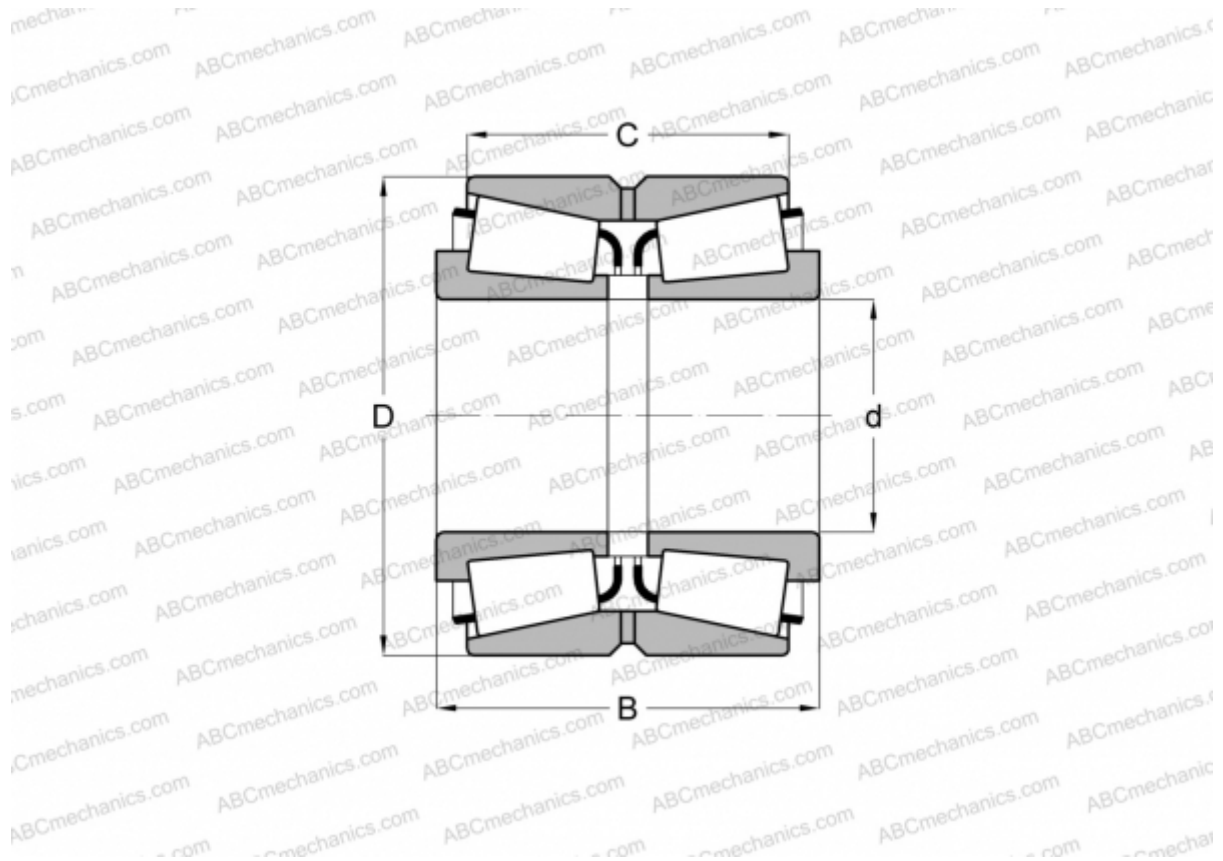

## 467/452D TIMKEN

Tapered roller bearings

TYPE: Roller bearings, Tapered, Double row, Type TDO, double outer ring

### Technical specification

#### DIMENSIONS, MM

d	47,625
D	107,950
B	65,090
C	53,975

**WEIGHT, KG** 2,870

**MANUFACTURER** [TIMKEN](#)