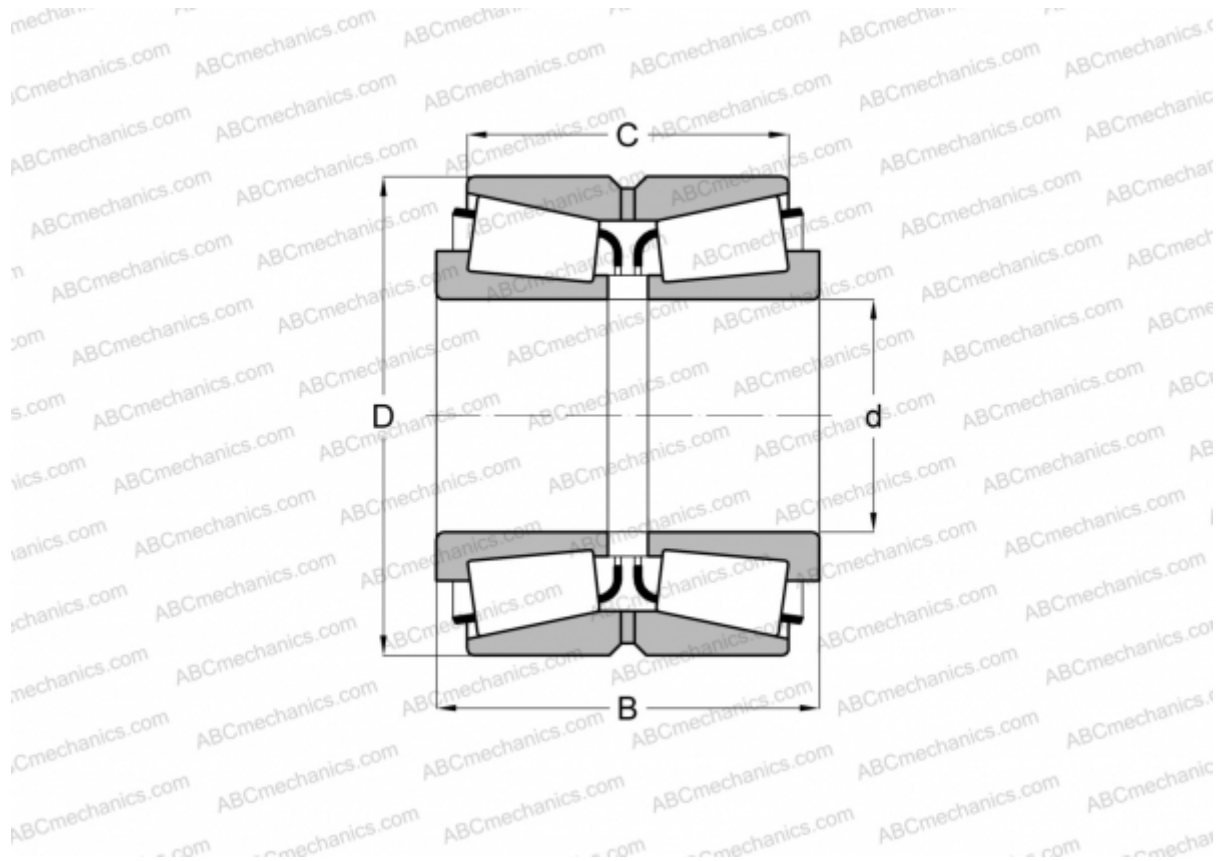

## 55187/55433D TIMKEN

Tapered roller bearings

TYPE: Roller bearings, Tapered, Double row, Type TDO, double outer ring

### Technical specification

#### DIMENSIONS, MM

d	47,625
D	109,982
B	63,500
C	42,865

**WEIGHT, KG** 2,760

**MANUFACTURER** [TIMKEN](#)