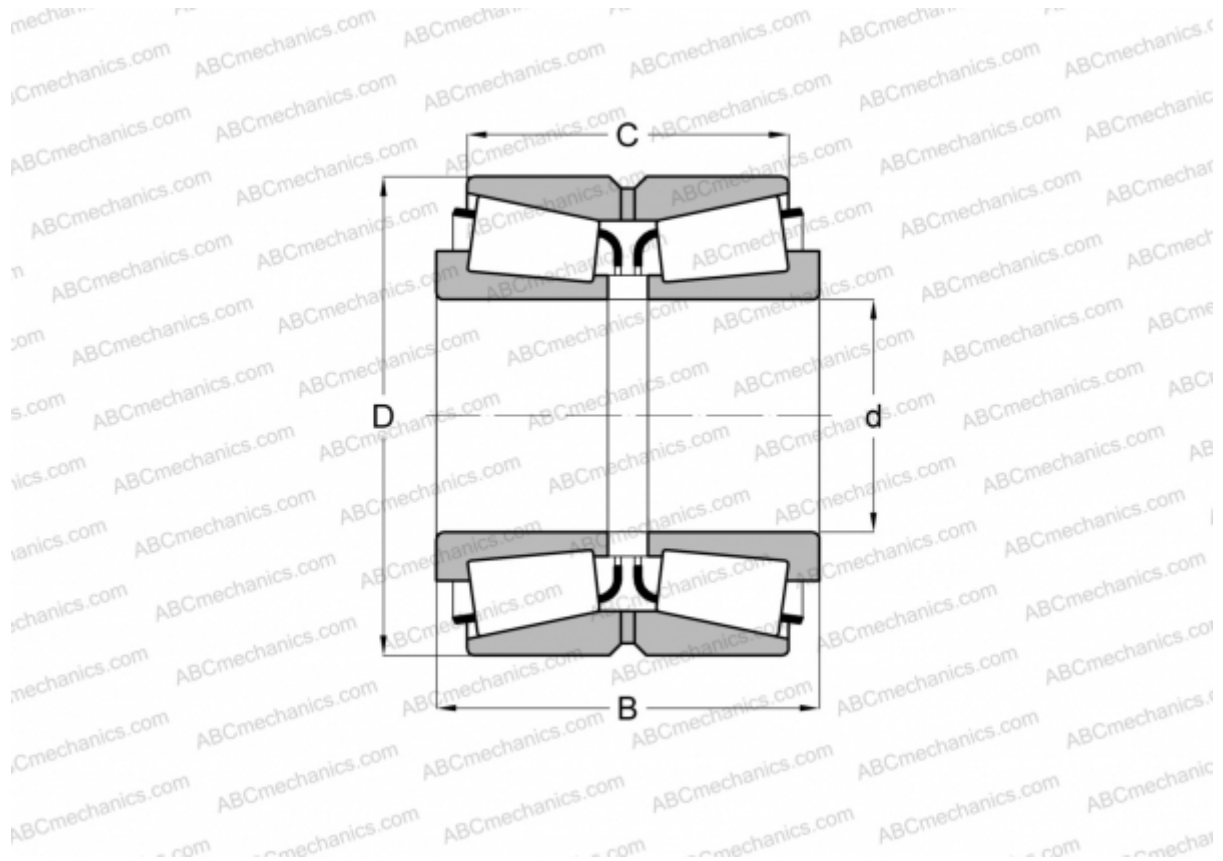

55197/55444D TIMKEN

Tapered roller bearings

TYPE: Roller bearings, Tapered, Double row, Type TDO, double outer ring

Technical specification

DIMENSIONS, MM

d	49,974
D	112,712
B	65,088
C	46,038

WEIGHT, KG 2,830