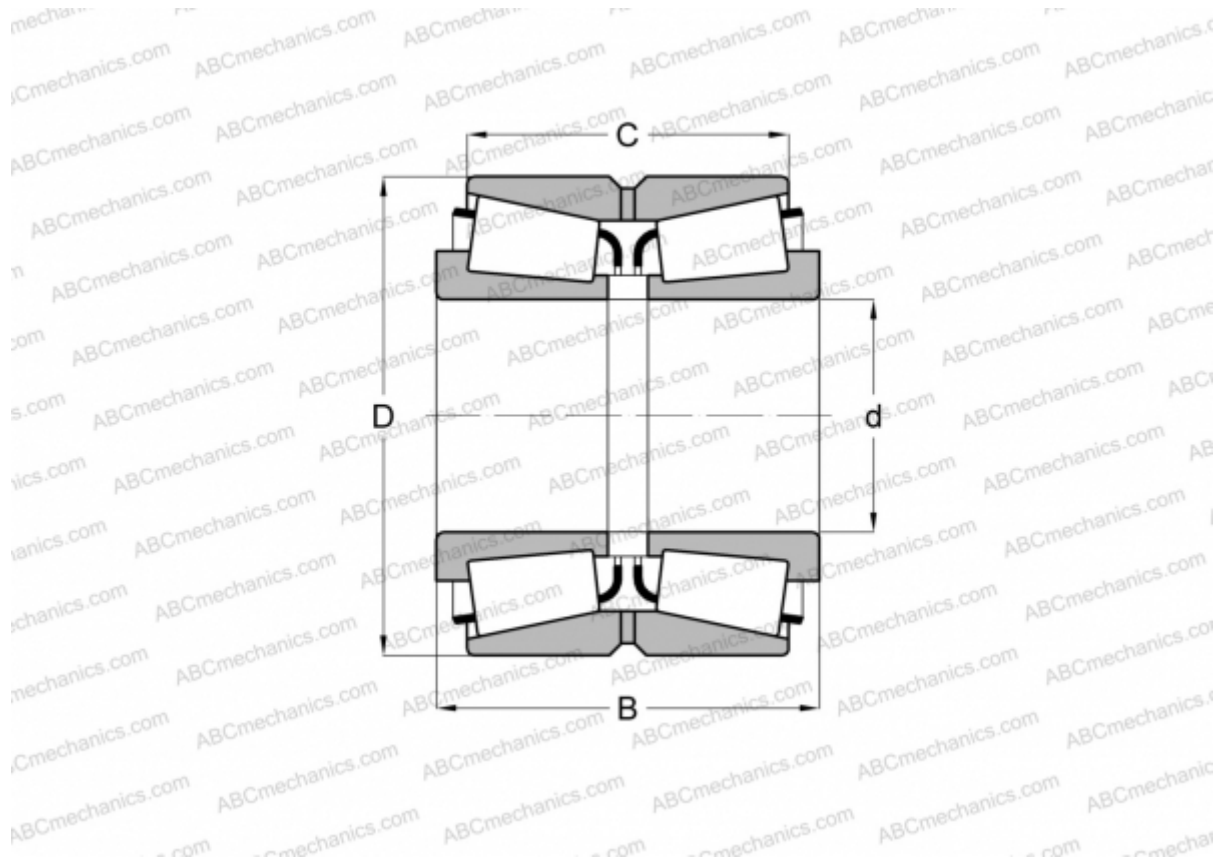

## 368/363D TIMKEN

Tapered roller bearings

TYPE: Roller bearings, Tapered, Double row, Type TDO, double outer ring

### Technical specification

#### DIMENSIONS, MM

d	50,800
D	90,000
B	50,010
C	42,070

**WEIGHT, KG** 1,160

**MANUFACTURER** [TIMKEN](#)