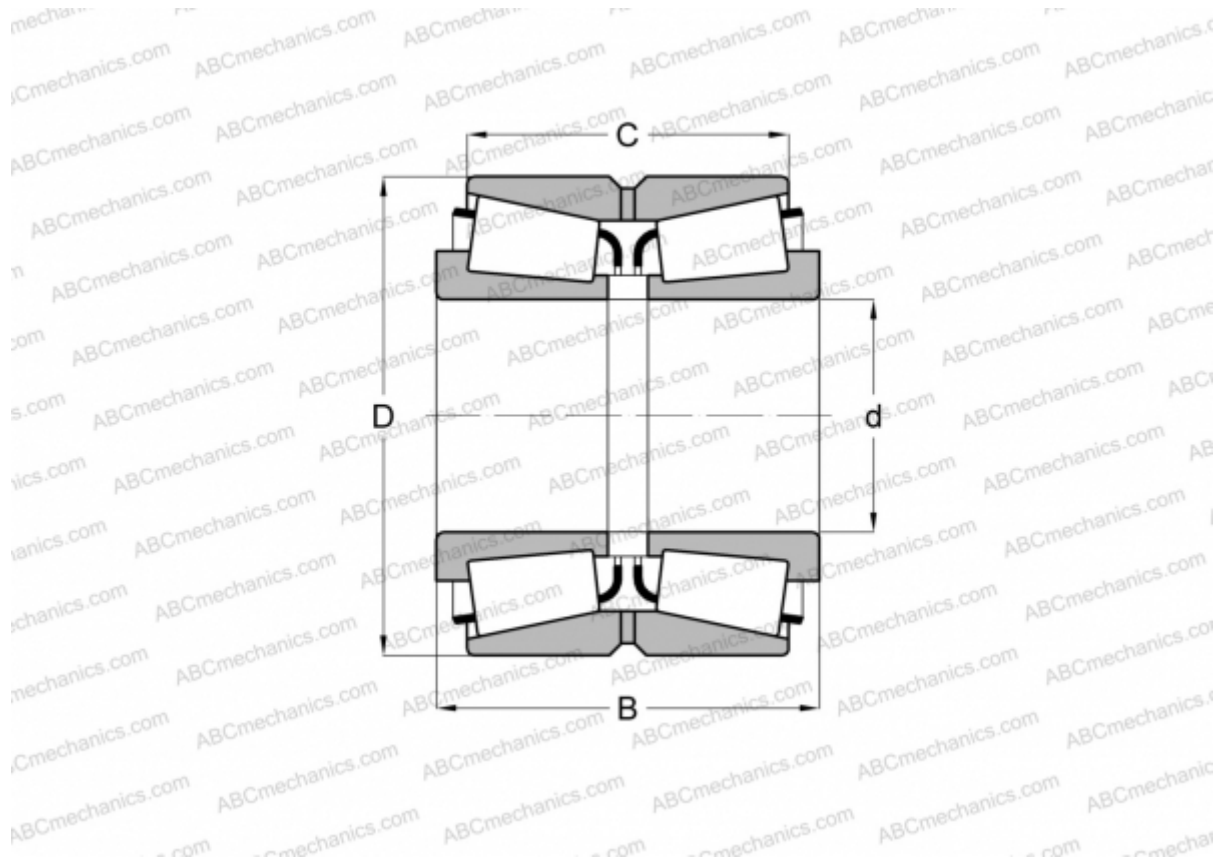

33889/33821D TIMKEN

Tapered roller bearings

TYPE: Roller bearings, Tapered, Double row, Type TDO, double outer ring

Technical specification

DIMENSIONS, MM

d	50,800
D	95,250
B	63,500
C	52,385

WEIGHT, KG 1,860