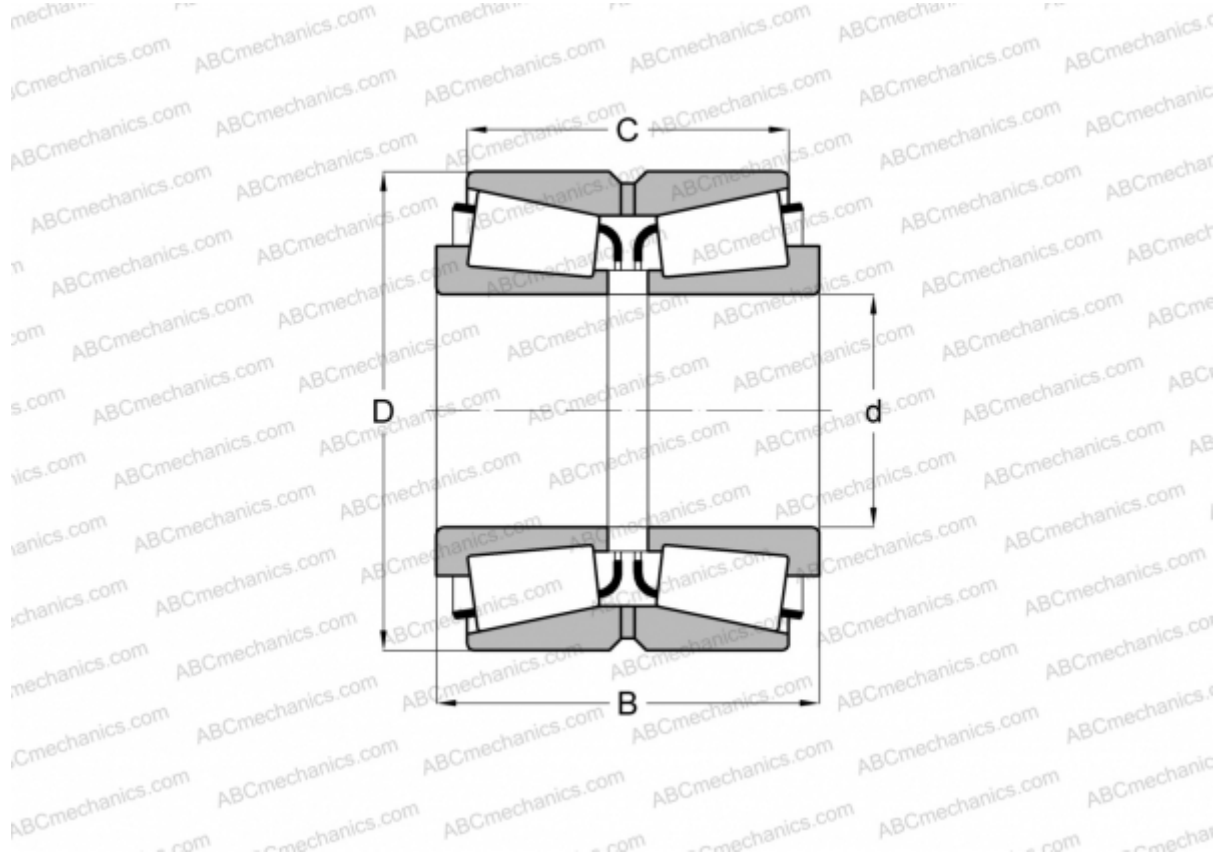

55200/55433D TIMKEN

Tapered roller bearings

TYPE: Roller bearings, Tapered, Double row, Type TDO, double outer ring

Technical specification

DIMENSIONS, MM

d	50,800
D	109,982
B	63,500
C	42,865

WEIGHT, KG 2,670