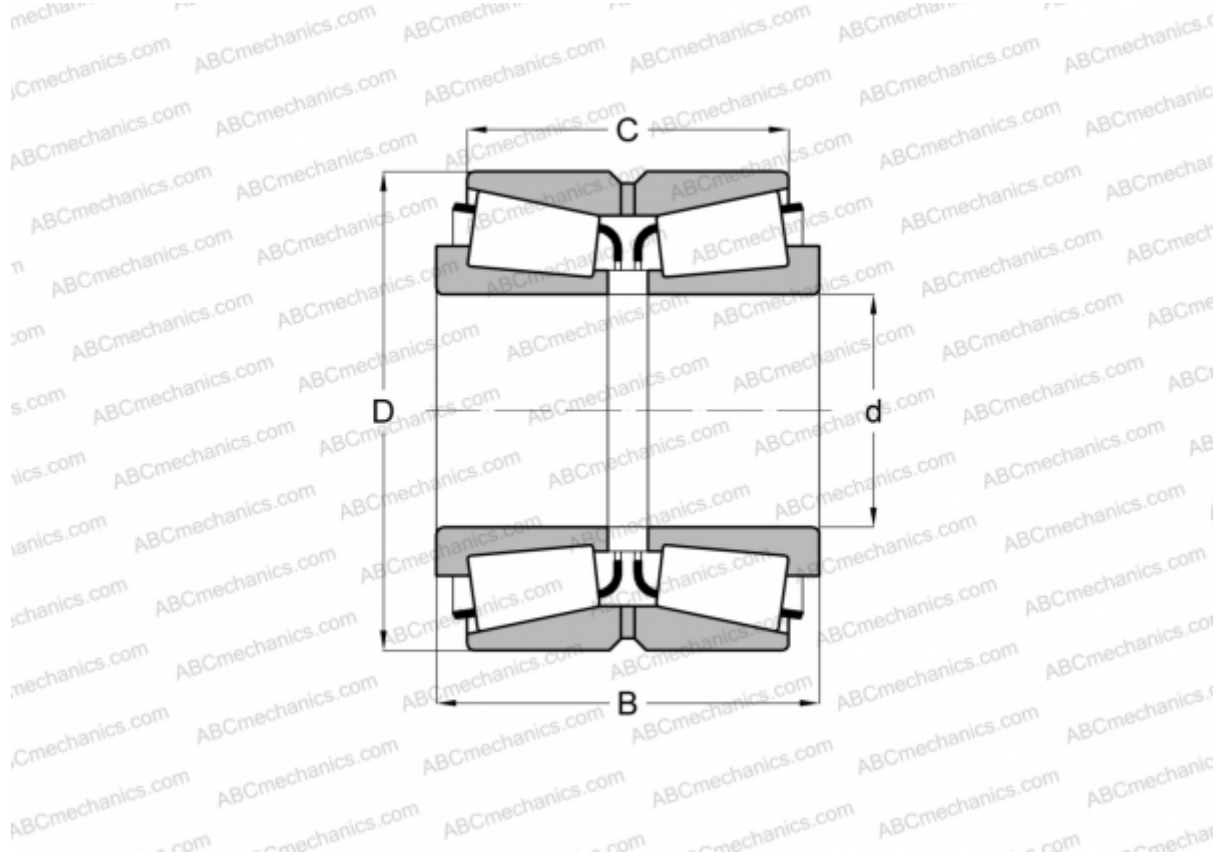

55200C/55433D TIMKEN

Tapered roller bearings

TYPE: Roller bearings, Tapered, Double row, Type TDO, double outer ring

Technical specification

DIMENSIONS, MM

d	50,800
D	109,982
B	63,500
C	42,865

WEIGHT, KG 2,860