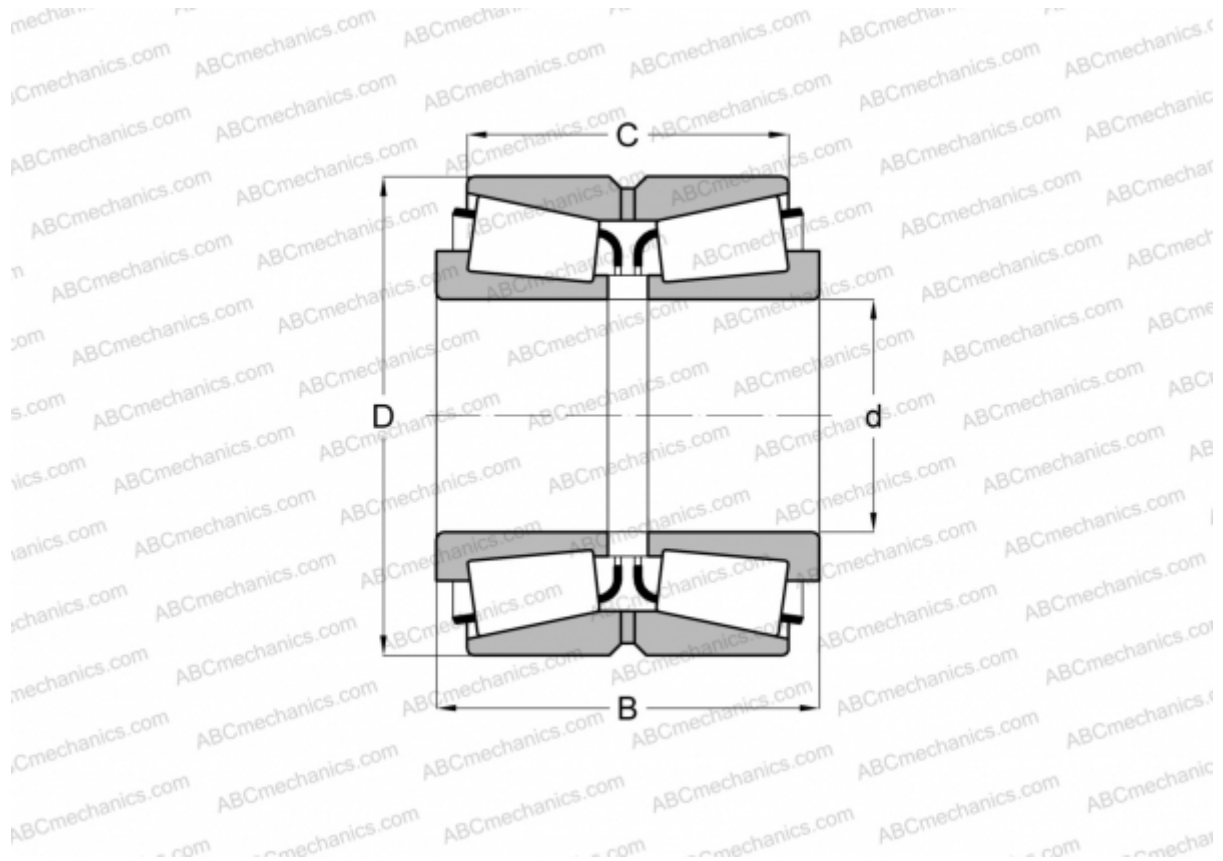

## 55200/55444D TIMKEN

Tapered roller bearings

TYPE: Roller bearings, Tapered, Double row, Type TDO, double outer ring

### Technical specification

#### DIMENSIONS, MM

d	50,800
D	112,712
B	65,088
C	46,038

**WEIGHT, KG** 2,780

**MANUFACTURER** [TIMKEN](#)