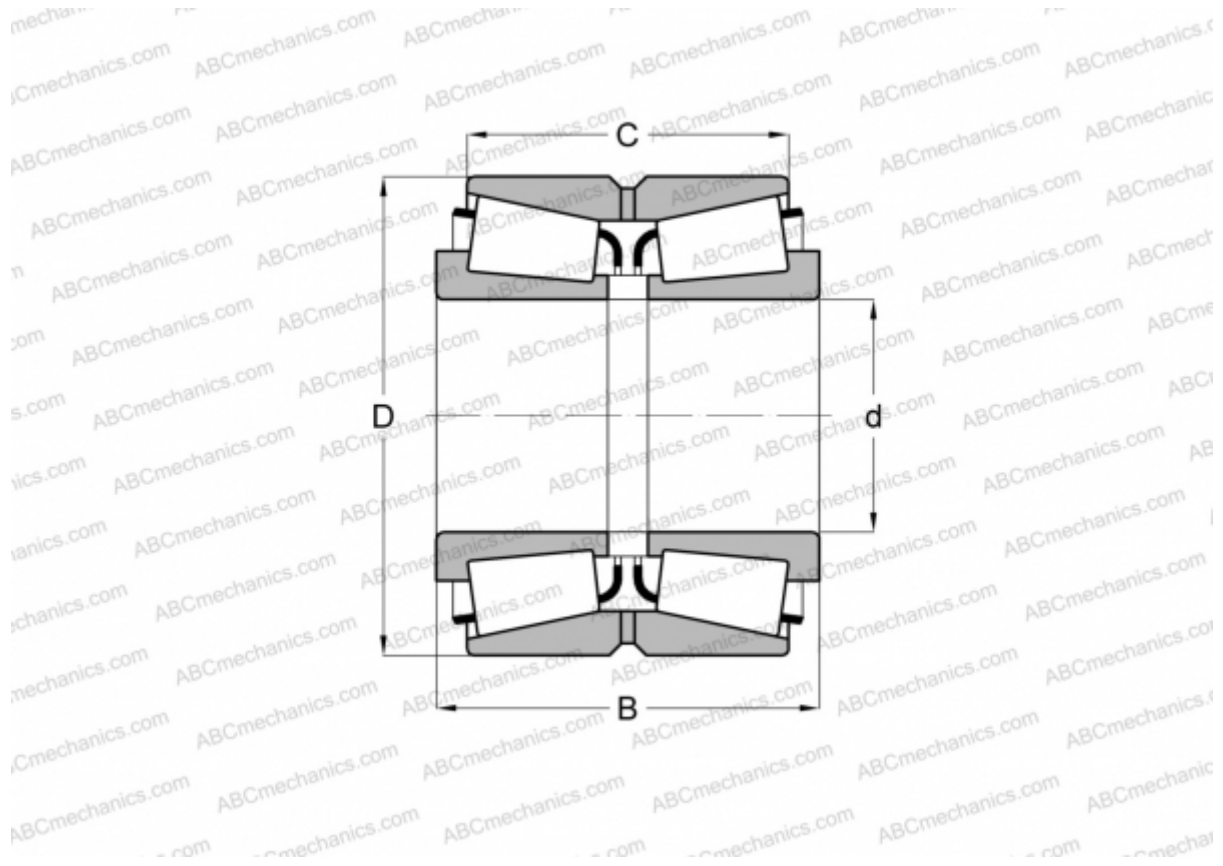

3767/3729D TIMKEN

Tapered roller bearings

TYPE: Roller bearings, Tapered, Double row, Type TDO, double outer ring

Technical specification

DIMENSIONS, MM

d	52,387
D	93,264
B	65,088
C	52,388

WEIGHT, KG 1,780

MANUFACTURER [TIMKEN](#)