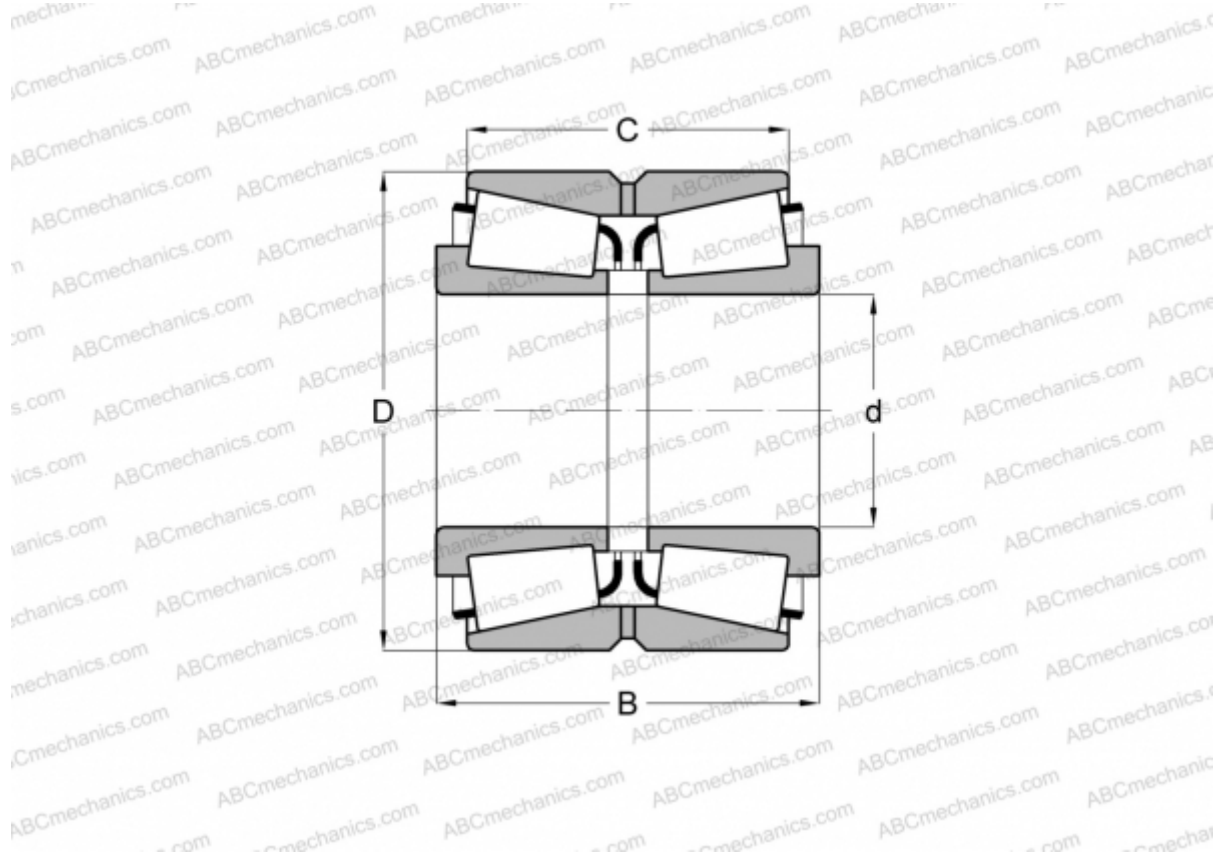

55206/55444D TIMKEN

Tapered roller bearings

TYPE: Roller bearings, Tapered, Double row, Type TDO, double outer ring

Technical specification

DIMENSIONS, MM

d	52,387
D	112,712
B	65,088
C	46,038

WEIGHT, KG 2,730