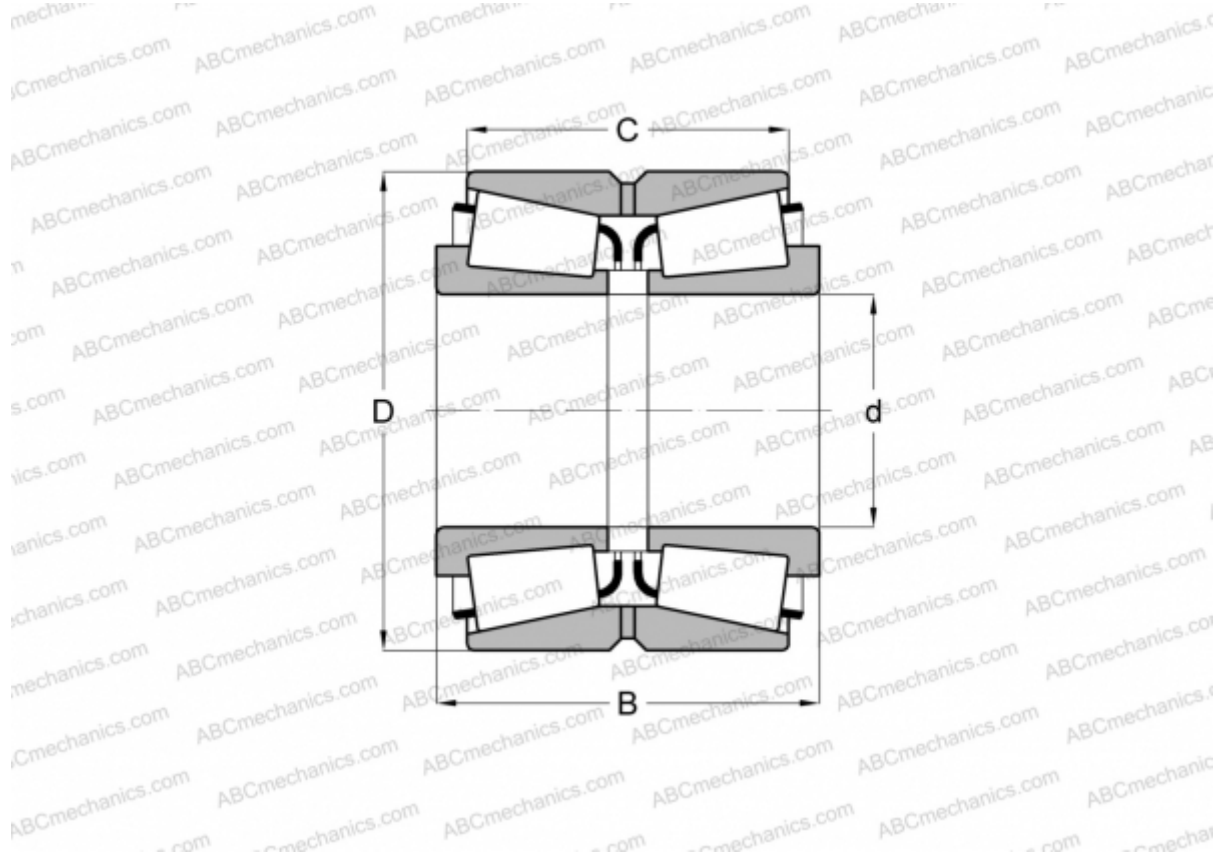

33895/33821D TIMKEN

Tapered roller bearings

TYPE: Roller bearings, Tapered, Double row, Type TDO, double outer ring

Technical specification

DIMENSIONS, MM

d	53,975
D	95,250
B	63,500
C	52,385

WEIGHT, KG 1,750