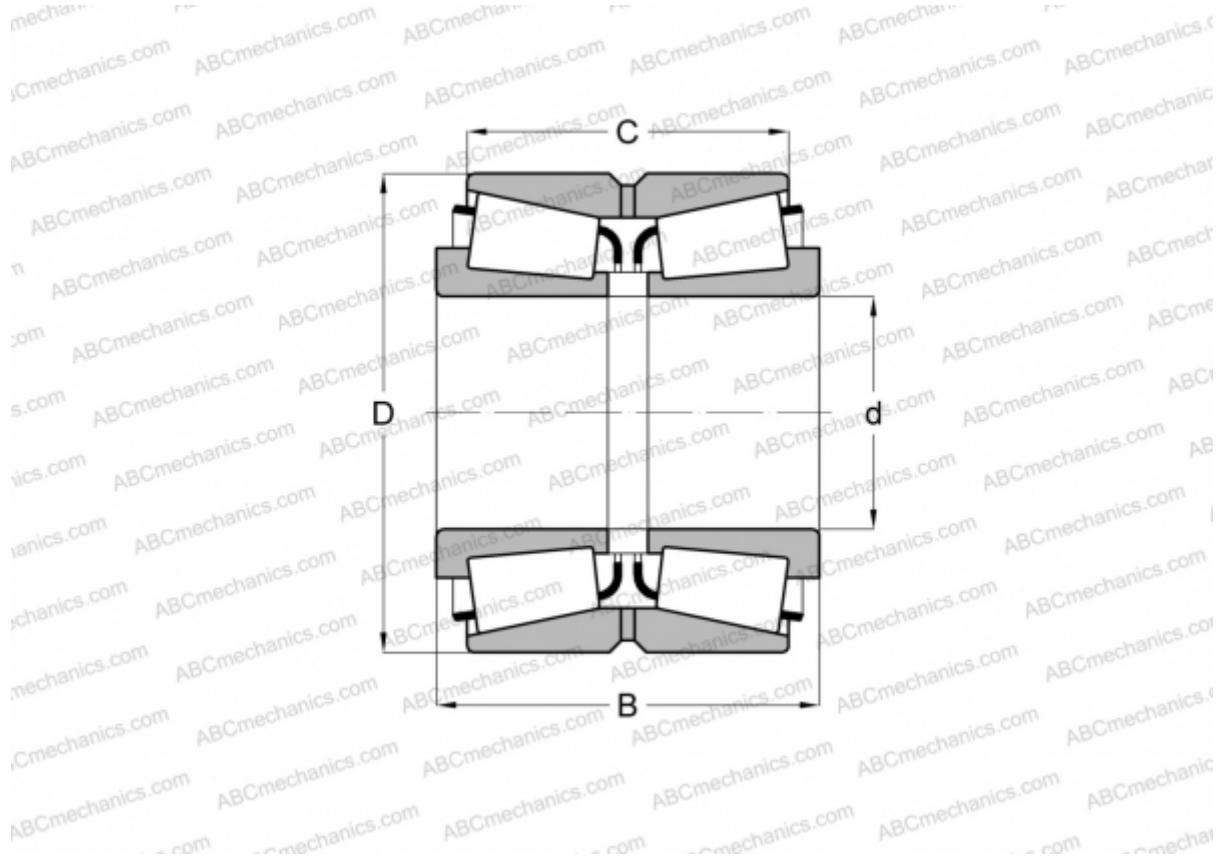

456/452D TIMKEN

Tapered roller bearings

TYPE: Roller bearings, Tapered, Double row, Type TDO, double outer ring

Technical specification

DIMENSIONS, MM

d	53,975
D	107,950
B	65,090
C	53,975

WEIGHT, KG 2,610

MANUFACTURER [TIMKEN](#)