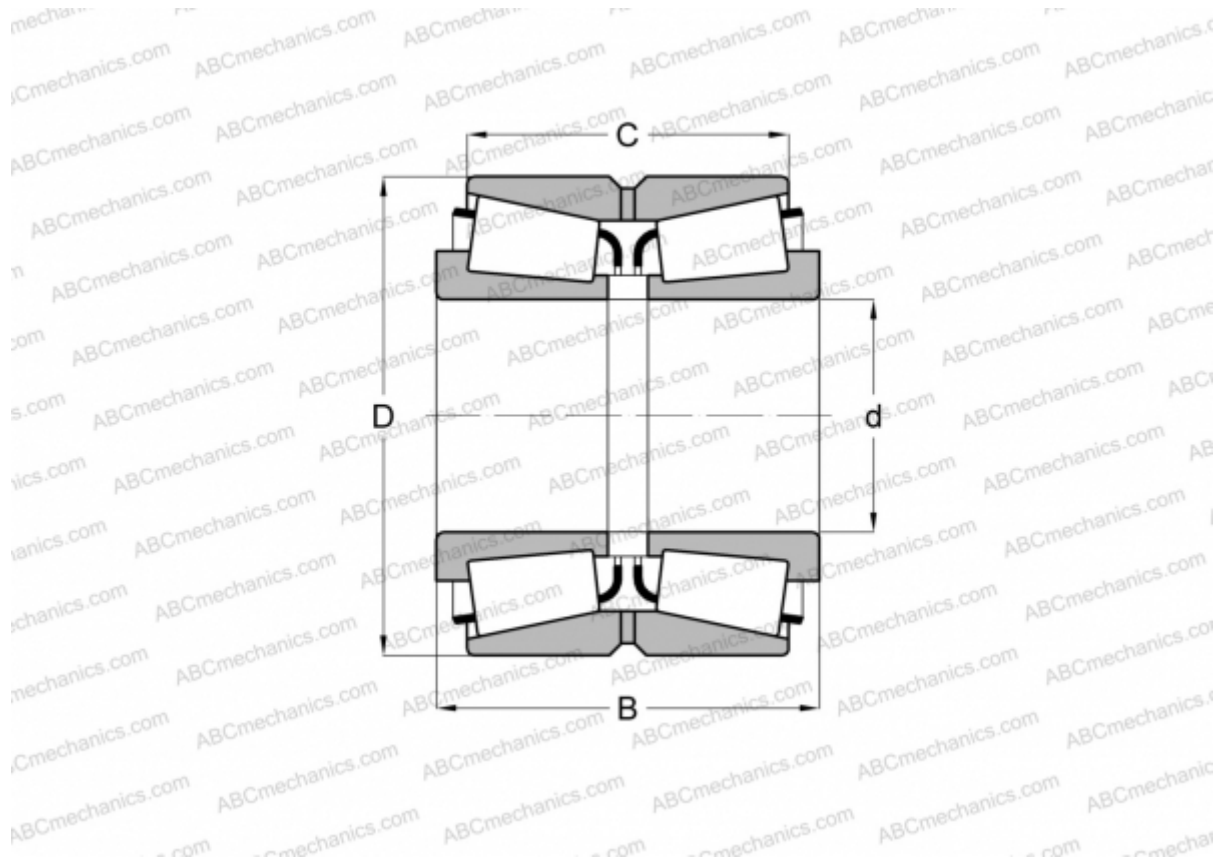

387AS/384ED TIMKEN

Tapered roller bearings

TYPE: Roller bearings, Tapered, Double row, Type TDO, double outer ring

Technical specification

DIMENSIONS, MM

| | |
|---|---------|
| d | 57,150 |
| D | 100,000 |
| B | 49,200 |
| C | 39,675 |

WEIGHT, KG 1,420

MANUFACTURER [TIMKEN](#)