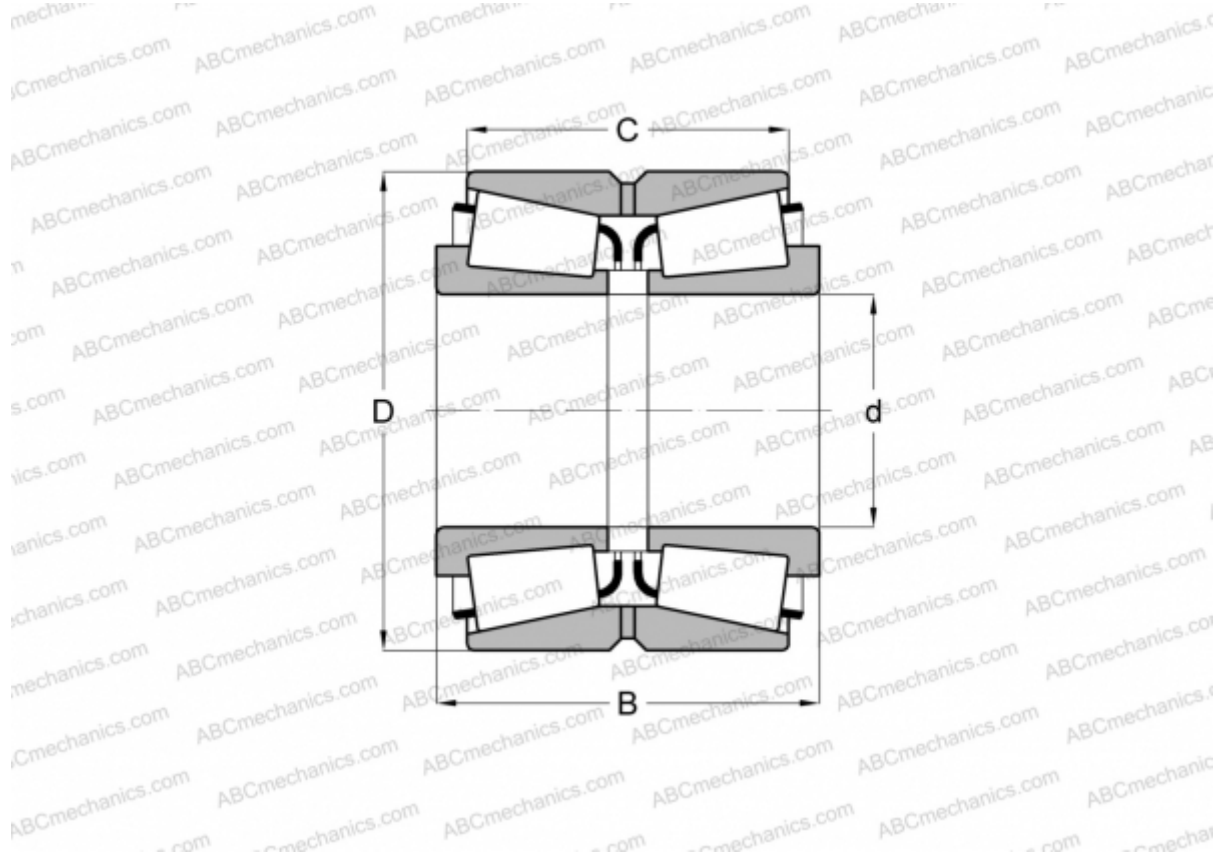

387/384D TIMKEN

Tapered roller bearings

TYPE: Roller bearings, Tapered, Double row, Type TDO, double outer ring

Technical specification

DIMENSIONS, MM

d	57,150
D	100,000
B	52,388
C	42,862

WEIGHT, KG 1,490

MANUFACTURER [TIMKEN](#)