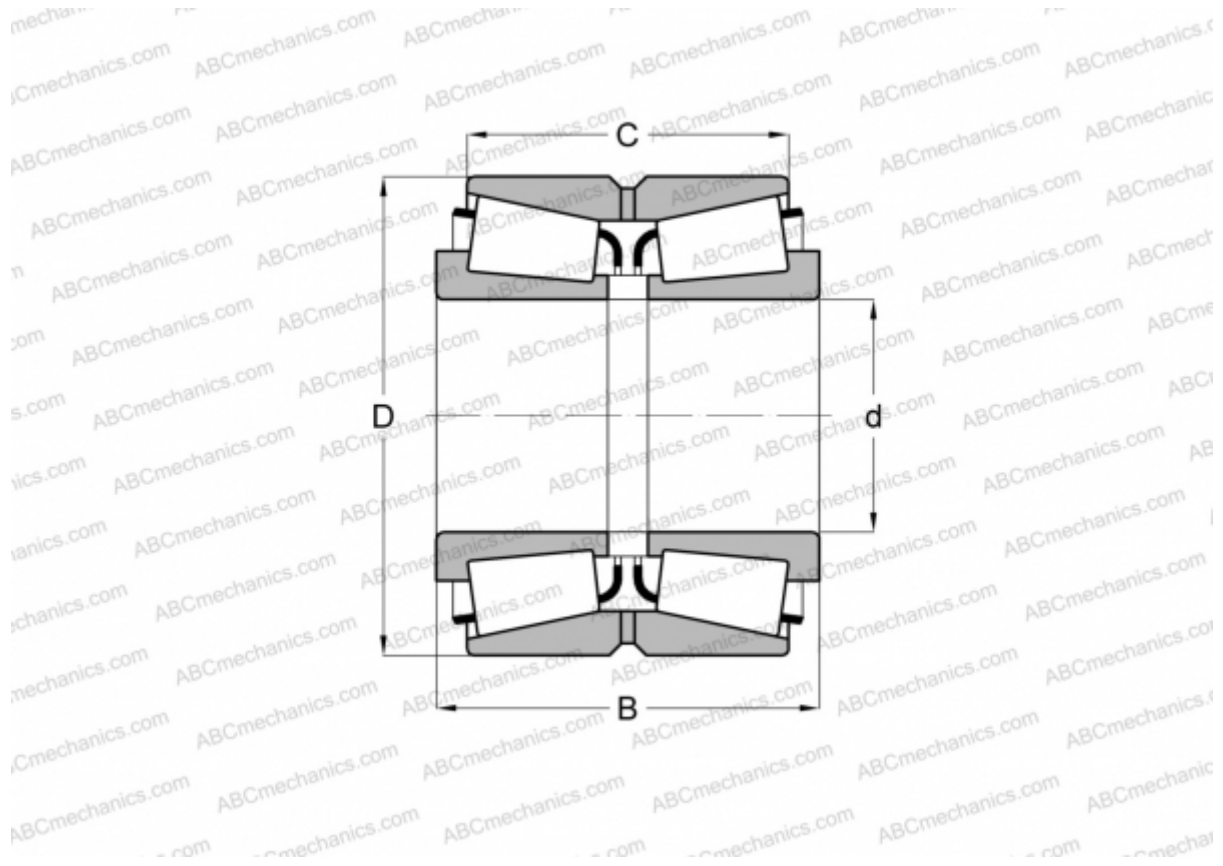

397/394D TIMKEN

Tapered roller bearings

TYPE: Roller bearings, Tapered, Double row, Type TDO, double outer ring

Technical specification

DIMENSIONS, MM

d	60,000
D	110,000
B	52,388
C	46,038

WEIGHT, KG 2,020

MANUFACTURER [TIMKEN](#)