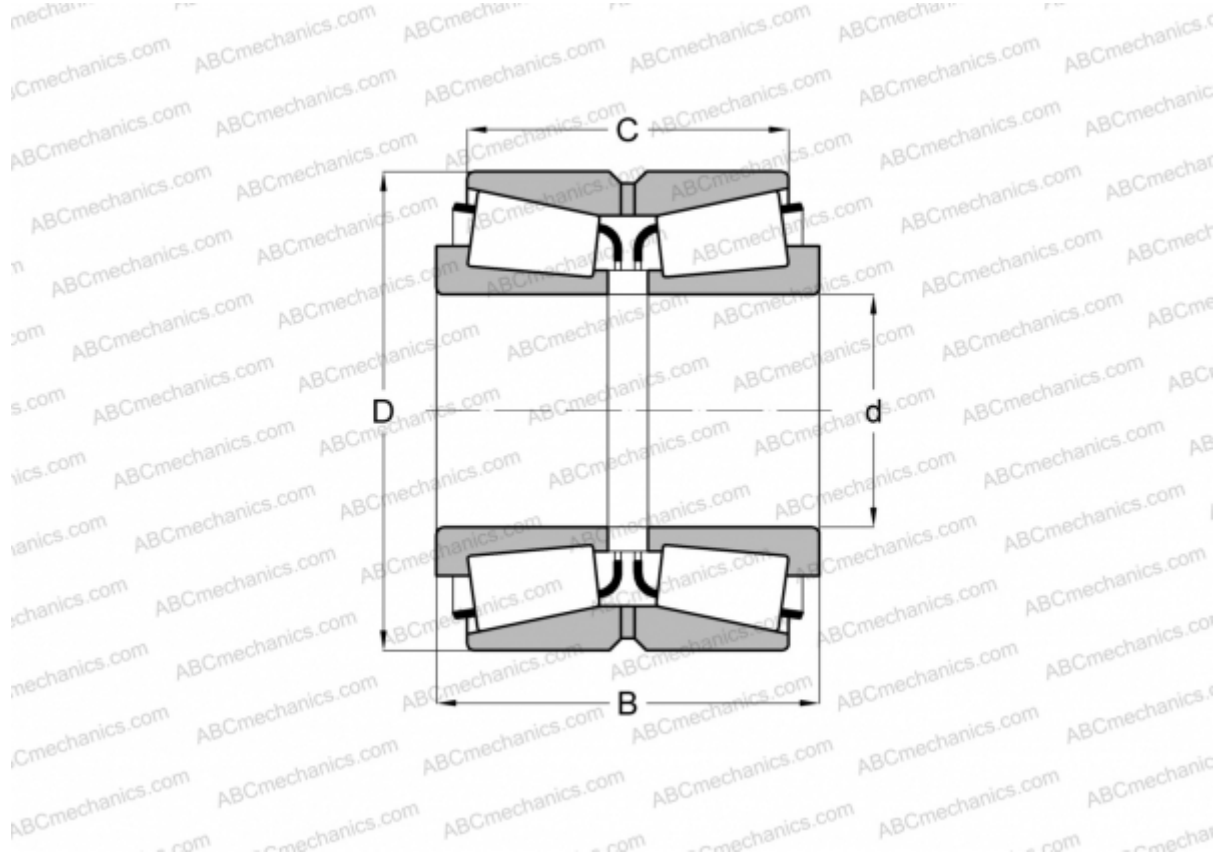

554/552D TIMKEN

Tapered roller bearings

TYPE: Roller bearings, Tapered, Double row, Type TDO, double outer ring

Technical specification

DIMENSIONS, MM

d	61,912
D	123,825
B	79,375
C	63,500

WEIGHT, KG 4,190

MANUFACTURER [TIMKEN](#)