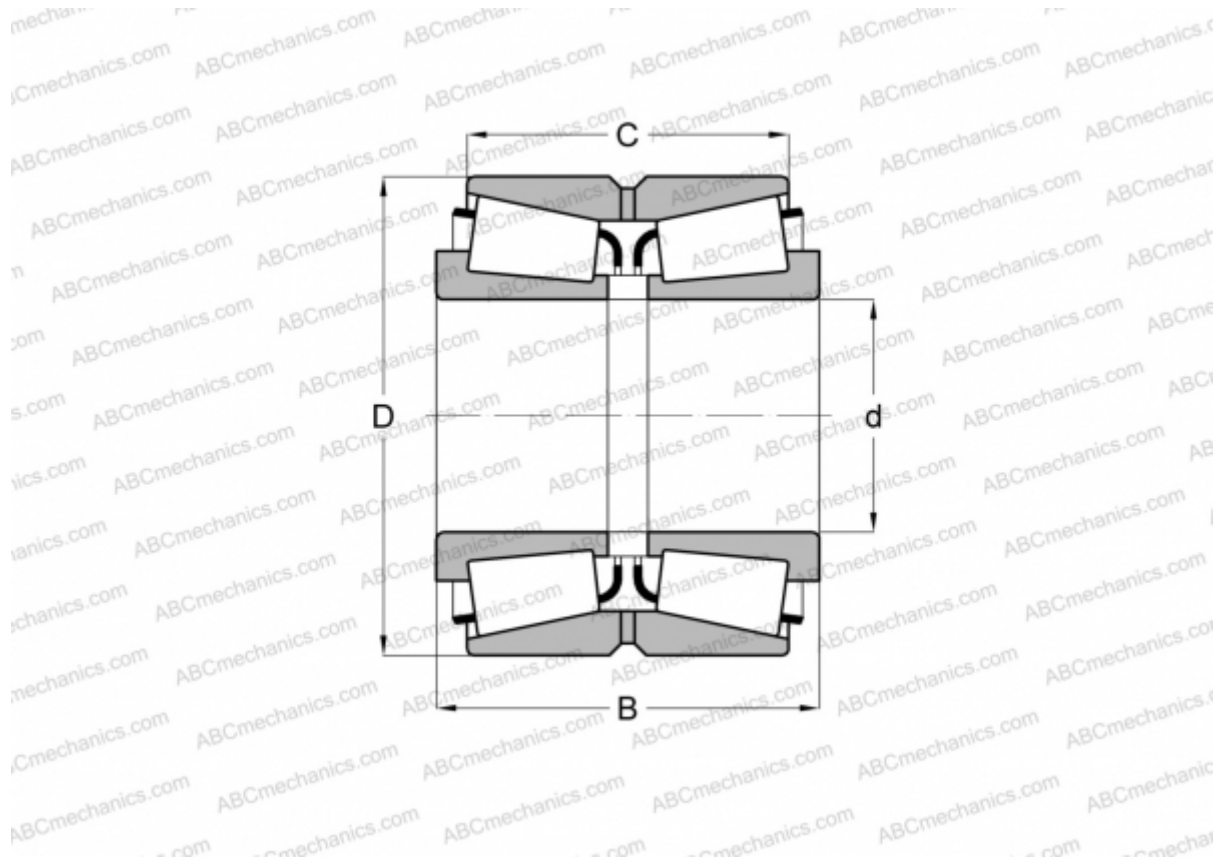

L610549/L610510D TIMKEN

Tapered roller bearings

TYPE: Roller bearings, Tapered, Double row, Type TDO, double outer ring

Technical specification

DIMENSIONS, MM

d	63,500
D	94,458
B	42,860
C	34,925

WEIGHT, KG 0,990